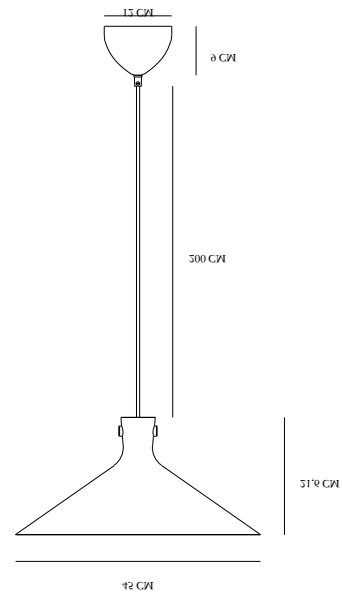

DORINA | PENDANT | BLACK

2512143003

nordlux®

Voltage (V): 220-240 Volt
IP degree: IP20
Maximum bulb wattage (W): 60W
Class (Class 1, Class 2, Class 3):
Class 2 (Double isolated)
Socket type: E27
Parallel connection: False

Height (cm): 21.6
Shade Diameter (cm): 45
Length (cm): 45
EAN: 5704924024337
TUN: 2439877
Item Number: 2512143003
Pcs Per Master Carton: 2

Sales Box Height (cm): 48
Sales Box Width(cm): 48
Sales Box Depth (cm): 25
Sales Box Volume m³ : 0.0576
Product net weight (kg): 1.37

Primary material: Metal
Secondary material: Wood
Colour of the cable: Black
Length of the cable (cm): 200
Surface material of the cable:
Textile
Is the cable replaceable: False
Colour: Black

• Timeless, Scandinavian design • Elegant mix of wood and metal

The Dorina pendant is the epitome of Scandinavian minimalism. The shade has a timeless cone shape that is elegantly complemented by the suspension in dark stained beech wood. Easily fits into a wide range of interior designs, e.g. above the dining table.