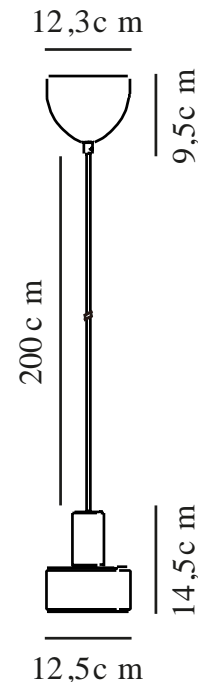

# MATIS | PENDANT | DUSTY GREEN

2512183023

nordlux®

Voltage (V): 220-240 Volt  
IP degree: IP20  
Maximum bulb wattage (W): 40W  
Class (Class 1, Class 2, Class 3):  
Class 2 (Double isolated)  
Socket type: E27  
Parallel connection: False

Height (cm): 14.5  
Shade Diameter (cm): 12.5  
Length (cm): 21.8  
EAN: 5704924024375  
TUN: 2439881  
Item Number: 2512183023  
Pcs Per Master Carton: 3

Sales Box Height (cm): 20.5  
Sales Box Width(cm): 13  
Sales Box Depth (cm): 13  
Sales Box Volume m<sup>3</sup> : 0.0035  
Product net weight (kg): 0.4

Primary material: Metal  
Secondary material: Plastic  
Colour of the cable: Black  
Length of the cable (cm): 200  
Surface material of the cable:  
Plastic  
Is the cable replaceable: False  
Colour: Dusty green