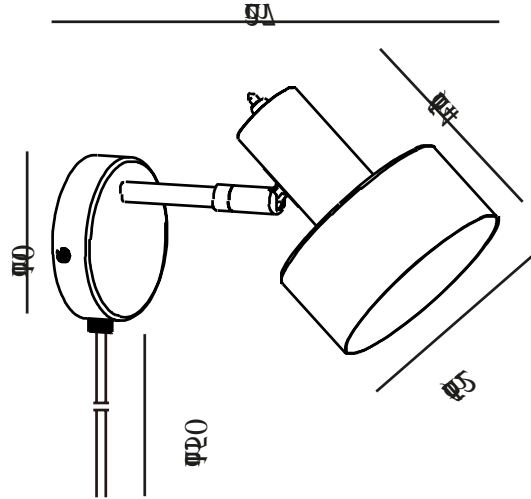

# MATIS | WALL LIGHT | BLACK

2512201003

nordlux®

Voltage (V): 220-240 Volt  
IP degree: IP20  
Maximum bulb wattage (W): 15W  
Class (Class 1, Class 2, Class 3):  
Class 2 (Double isolated)  
Socket type: E27  
Switch placement: On the fixture  
Parallel connection: False

Primary material: Metal  
Secondary material: Plastic  
Colour of the cable: Black  
Length of the cable (cm): 150  
Surface material of the cable:  
Plastic  
Is the cable replaceable: True  
Colour: Black

Height (cm): 17  
Shade Diameter (cm): 12.5  
Length (cm): 27  
Tilt Angle (°): 90  
Turning Angle (°): 320

EAN: 5704924024399  
TUN: 2439883  
Item Number: 2512201003  
Pcs Per Master Carton: 3

Sales Box Height (cm): 24  
Sales Box Width(cm): 17  
Sales Box Depth (cm): 14  
Sales Box Volume m<sup>3</sup>: 0.0057  
Product net weight (kg): 0.43

- Minimalist design
- Adjustable lamp head for a directional light
- Light also shines through the top of the shade

Matis has a minimalistic design that fits perfectly into most interior decor. The small holes on top of the shade create a beautiful light effect. The flexible shade can be adjusted to create the perfect light for reading, working or just a cosy background ambience.