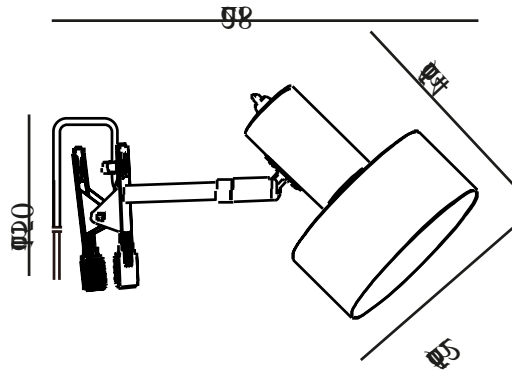

MATIS | CLAMP LAMP | BLACK

2512222003

nordlux®

Voltage (V): 220-240 Volt
IP degree: IP20
Maximum bulb wattage (W): 15W
Class (Class 1, Class 2, Class 3):
Class 2 (Double isolated)
Socket type: E27
Switch placement: On the fixture
Parallel connection: False

Primary material: Metal
Secondary material: Plastic
Colour of the cable: Black
Length of the cable (cm): 150
Surface material of the cable:
Plastic
Is the cable replaceable: False
Colour: Black

Height (cm): 16
Shade Diameter (cm): 12.5
Shade Height (cm): 14.5
Length (cm): 28
Tilt Angle (°): 90
Turning Angle (°): 320

EAN: 5704924024412
TUN: 2439885
Item Number: 2512222003
Pcs Per Master Carton: 3

Sales Box Height (cm): 21.5
Sales Box Width (cm): 21
Sales Box Depth (cm): 13.5
Sales Box Volume m³: 0.0061
Product net weight (kg): 0.49

- Minimalist design
- Adjustable lamp head for a directional light
- Light also shines through the top of the shade

Matis has a minimalistic design that fits perfectly into most interior decor. The small holes on top of the shade create a beautiful light effect. The flexible shade can be adjusted to create the perfect light for reading, working or just a cosy background ambience.