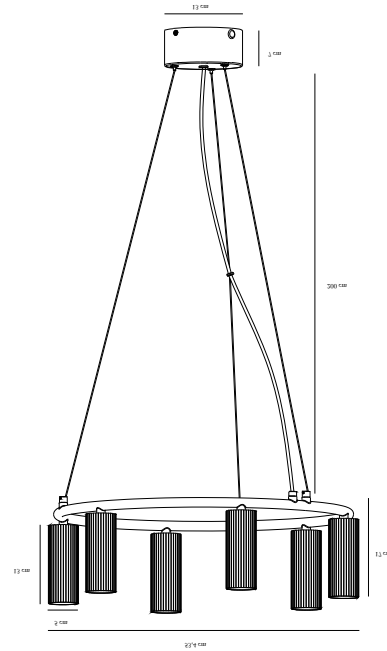

VICO CHANDELIER | PENDANT | BLACK

2512323003

nordlux®

Voltage (V): 220-240 Volt
IP degree: IP20
Maximum bulb wattage (W): 6x5W
Class (Class 1, Class 2, Class 3):
Class 2 (Double isolated)
Socket type: GU10
Parallel connection: False

Primary material: Aluminium
Secondary material: Metal
Colour of the cable: Black
Length of the cable (cm): 200
Surface material of the cable:
Plastic
Is the cable replaceable: False
Colour: Black

Height (cm): 17
Width (cm): 53.4
Shade Diameter (cm): 5
Shade Height (cm): 13
Lenght (cm): 53.4

EAN: 5704924024481
TUN: 2439893
Item Number: 2512323003
Pcs Per Master Carton: 2

Sales Box Height (cm): 56
Sales Box Width(cm): 56
Sales Box Depth (cm): 19
Sales Box Volume m³ : 0.0596
Product net weight (kg): 2.06