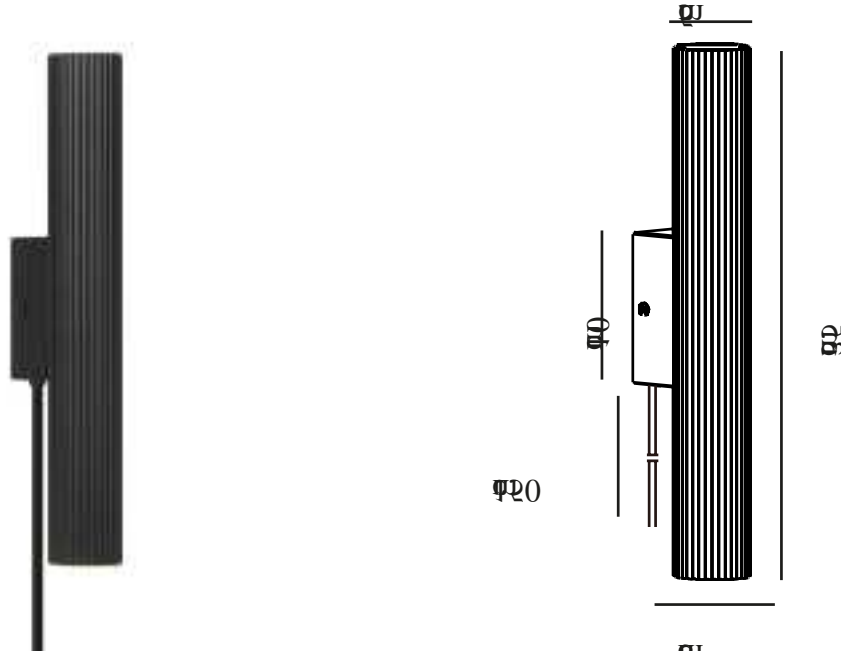

VICO LONG | WALL LIGHT | BLACK

2512341003

nordlux®

Voltage (V): 220-240 Volt
IP degree: IP20
Maximum bulb wattage (W): 2x5W
Class (Class 1, Class 2, Class 3):
Class 2 (Double isolated)
Socket type: GU10
Switch placement: On the cable
Parallel connection: False

Primary material: Aluminium
Secondary material: Metal
Colour of the cable: Black
Length of the cable (cm): 150
Surface material of the cable:
Plastic
Is the cable replaceable: True
Colour: Black

Height (cm): 35
Shade Diameter (cm): 5
Shade Height (cm): 35
Length (cm): 8
EAN: 5704924024498
TUN: 2439894
Item Number: 2512341003
Pcs Per Master Carton: 4

Sales Box Height (cm): 36
Sales Box Width(cm): 9
Sales Box Depth (cm): 7
Sales Box Volume m³ : 0.0023
Product net weight (kg): 0.64

• Scandinavian minimalism • Slimline design

The Vico series embodies Scandinavian elegance through its minimalist, streamlined design. The fluted surface adds a subtle but interesting effect. Vico emits both upward- and downward-facing light, creating a decorative effect on the wall.