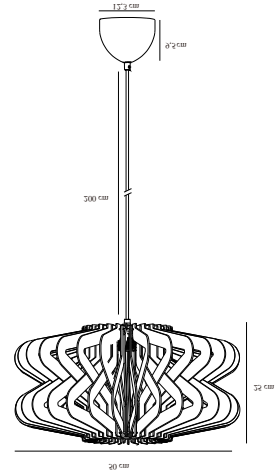

MANAGO | PENDANT | NATURE

2512353014

nordlux®

Voltage (V): 220-240 Volt
IP degree: IP20
Maximum bulb wattage (W): 40W
Class (Class 1, Class 2, Class 3):
Class 2 (Double isolated)
Socket type: E27
Parallel connection: False

Height (cm): 25
Shade Diameter (cm): 50
Length (cm): 50
EAN: 5704924024504
TUN: 2439895
Item Number: 2512353014
Pcs Per Master Carton: 3

Sales Box Height (cm): 26.5
Sales Box Width (cm): 20
Sales Box Depth (cm): 20
Sales Box Volume m³: 0.0106
Product net weight (kg): 1.34

Primary material: Wood
Secondary material: Plastic
Colour of the cable: Black
Length of the cable (cm): 200
Surface material of the cable:
Plastic
Is the cable replaceable: False
Colour: Nature

- Natural and soft design
- Two designs in one, depending on how the slats are mounted
- The wooden structure creates beautiful light and shadow play
- Flat-packed and easy to assemble