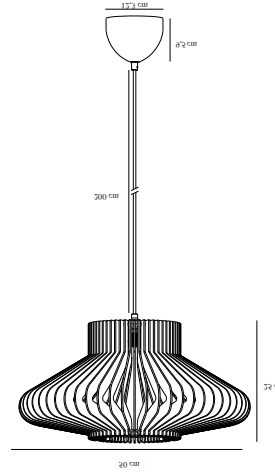

MANAGO | PENDANT | NATURE

2512353014

nordlux®

Voltage (V): 220-240 Volt
IP degree: IP20
Maximum bulb wattage (W): 40W
Class (Class 1, Class 2, Class 3):
Class 2 (Double isolated)
Socket type: E27
Parallel connection: False

Height (cm): 25
Shade Diameter (cm): 50
Length (cm): 50
EAN: 5704924024504
TUN: 2439895
Item Number: 2512353014
Pcs Per Master Carton: 3

Sales Box Height (cm): 26.5
Sales Box Width (cm): 20
Sales Box Depth (cm): 20
Sales Box Volume m³: 0.0106
Product net weight (kg): 1.34

Primary material: Wood
Secondary material: Plastic
Colour of the cable: Black
Length of the cable (cm): 200
Surface material of the cable:
Plastic
Is the cable replaceable: False
Colour: Nature

- Natural and soft design
- Two designs in one, depending on how the slats are mounted
- The wooden structure creates beautiful light and shadow play
- Flat-packed and easy to assemble