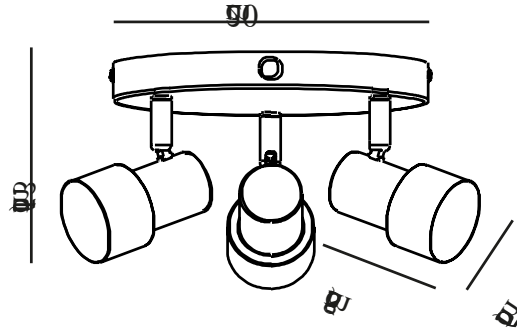

BOSTON 3-RONDEL | CEILING LIGHT | BLACK

2512370103

nordlux®

Voltage (V): 220-240 Volt
IP degree: IP20
Maximum bulb wattage (W): 3x5W
Class (Class 1, Class 2, Class 3):
Class 2 (Double isolated)
Socket type: GU10
Parallel connection: False

Height (cm): 13.5
Shade Diameter (cm): 5.5
Shade Height (cm): 8.5
Length (cm): 20
Tilt Angle (°): 90
Turning Angle (°): 320

Pcs Per Master Carton: 3
Sales Box Height (cm): 22
Sales Box Width (cm): 22
Sales Box Depth (cm): 12
Sales Box Volume m³ : 0.0058
Product net weight (kg): 0.73

Primary material: Metal
Secondary material: Ceramic
Colour: Black

EAN: 5704924024511
TUN: 2439896
Item Number: 2512370103

• Minimalistic design • Tilting and swivelling lamp heads

Boston has a simple, minimalist design and provides a practical light. It features tilting and swivelling lamp heads for directional light – perfect for an entrance hall, corridor or office.