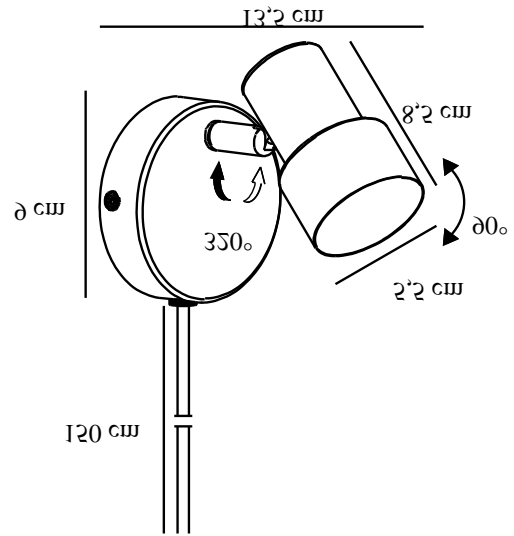

BOSTON SPOT | WALL LIGHT | BLACK

2512391003

nordlux®

Voltage (V): 220-240 Volt
IP degree: IP20
Maximum bulb wattage (W): 5W
Class (Class 1, Class 2, Class 3):
Class 2 (Double isolated)
Socket type: GU10
Switch placement: On the cable
Parallel connection: False

Primary material: Metal
Secondary material: Ceramic
Colour of the cable: Black
Length of the cable (cm): 150
Surface material of the cable:
Plastic
Is the cable replaceable: True
Colour: Black

Height (cm): 11.5
Shade Diameter (cm): 5.5
Shade Height (cm): 8.5
Length (cm): 13.5
Tilt Angle (°): 90
Turning Angle (°): 320

EAN: 5704924024535
TUN: 2439898
Item Number: 2512391003
Pcs Per Master Carton: 3

Sales Box Height (cm): 14
Sales Box Width (cm): 11
Sales Box Depth (cm): 10
Sales Box Volume m³: 0.0015
Product net weight (kg): 0.31

• Minimalistic design • Tilting and swivelling lamp head

Boston has a simple, minimalist design and provides a practical light. It features tilting and swivelling lamp heads for directional light – perfect next to the bed or in the children's room.