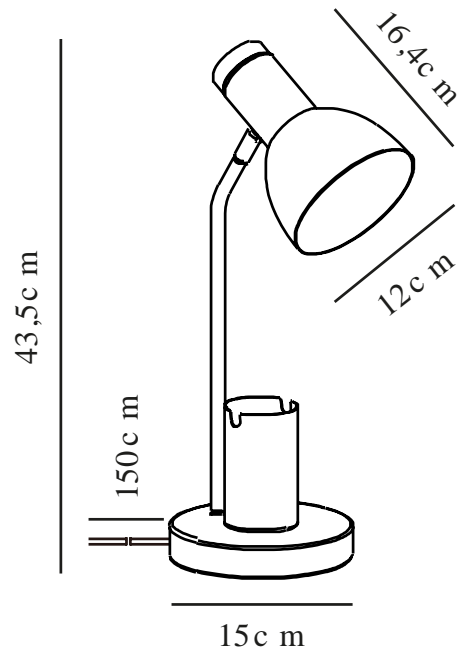

DEVONE | TABLE LAMP | DUSTY GREEN

2512405023

nordlux®

Voltage (V): 220-240 Volt
IP degree: IP20
Maximum bulb wattage (W): 15W
Class (Class 1, Class 2, Class 3):
Class 2 (Double isolated)
Socket type: E27
Switch placement: On the cable
Parallel connection: False

Height (cm): 43.5
Tube Diameter (cm): 1.15
Shade Diameter (cm): 12
Shade Height (cm): 16.5
Outdoor base dimension (cm): 15
Length (cm): 22
Tilt Angle (°): 150
Turning Angle (°): 320

Sales Box Height (cm): 42
Sales Box Width(cm): 18.5
Sales Box Depth (cm): 16
Sales Box Volume m³ : 0.0124
Product net weight (kg): 1.08

Primary material: Metal
Secondary material: Wood
Colour of the cable: White
Length of the cable (cm): 150
Surface material of the cable:
Plastic
Is the cable replaceable: False
Colour: Dusty green

EAN: 5704924024559
TUN: 2439900
Item Number: 2512405023
Pcs Per Master Carton: 3

- Cool mix of wood and metal • A perfect desk lamp for the children's room
- Built-in storage for pencils or a phone holder

With its cute design, built-in storage for pens and a phone holder, Devone is the perfect desk lamp for the children's room. Devone is made of metal with a cool wooden top and has a flexible lamp head that makes it ideal for creating a good reading light.