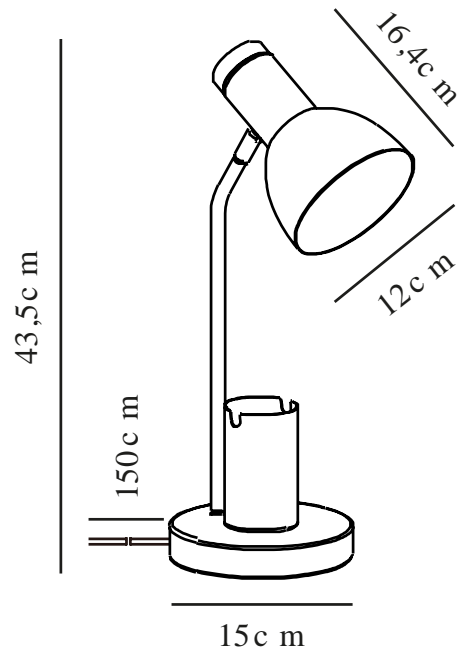

# DEVONE | TABLE LAMP | DUSTY ROSE

2512405057

nordlux®

Voltage (V): 220-240 Volt  
IP degree: IP20  
Maximum bulb wattage (W): 15W  
Class (Class 1, Class 2, Class 3):  
Class 2 (Double isolated)  
Socket type: E27  
Switch placement: On the cable  
Parallel connection: False

Height (cm): 43.5  
Tube Diameter (cm): 1.15  
Shade Diameter (cm): 12  
Shade Height (cm): 16.5  
Outdoor base dimension (cm): 15  
Length (cm): 22  
Tilt Angle (°): 150  
Turning Angle (°): 320

Sales Box Height (cm): 42  
Sales Box Width (cm): 19  
Sales Box Depth (cm): 16  
Sales Box Volume m<sup>3</sup>: 0.0128  
Product net weight (kg): 1.08

Primary material: Metal  
Secondary material: Wood  
Colour of the cable: White  
Length of the cable (cm): 150  
Surface material of the cable:  
Plastic  
Is the cable replaceable: False  
Colour: Dusty rose

EAN: 5704924024566  
TUN: 2439901  
Item Number: 2512405057  
Pcs Per Master Carton: 3

- Cool mix of wood and metal • A perfect desk lamp for the children's room
- Built-in storage for pencils or a phone holder