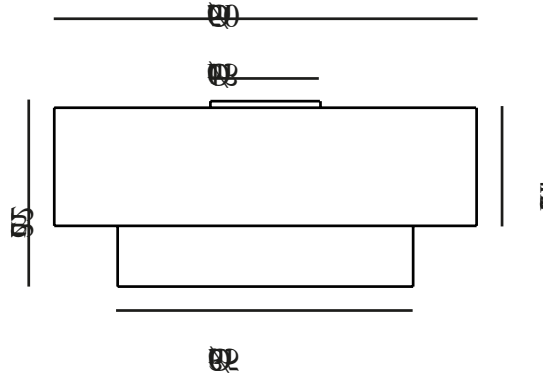

MALODIN | CEILING LIGHT | BEIGE

2512436009

nordlux®

Voltage (V): 220-240 Volt
IP degree: IP20
Maximum bulb wattage (W): 40W
Class (Class 1, Class 2, Class 3):
Class 2 (Double isolated)
Socket type: E27
Parallel connection: False

Height (cm): 22
Shade Diameter (cm): 50
Length (cm): 50
EAN: 5704924024573
TUN: 2439902
Item Number: 2512436009

Pcs Per Master Carton: 3
Sales Box Height (cm): 15.5
Sales Box Width(cm): 52
Sales Box Depth (cm): 52
Sales Box Volume m³ : 0.0419
Product net weight (kg): 1.5115

Primary material: Textile
Secondary material: Metal
Colour: Beige

- Decorative ceiling light • Two beautiful fabric shades
- Soft, diffused light

The Malodin ceiling light is a modern interpretation of a classic. The two fabric shades – one big and one small – diffuse the light softly and create a warm, pleasant ambience. Perfect for the bedroom or hallway for an elegant and decorative look.