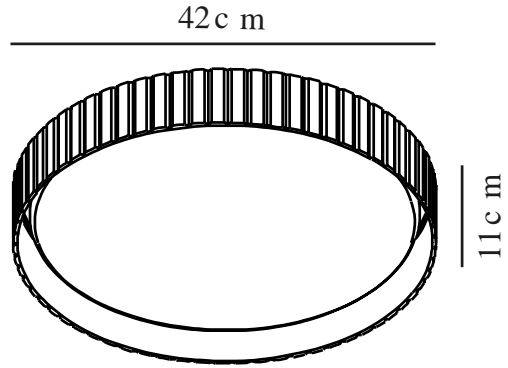

# CORATO 40 | CEILING LIGHT | GREY

2512456010

nordlux®

Voltage (V): 220-240 Volt  
IP degree: IP20  
Maximum bulb wattage (W):  
3x15W  
Class (Class 1, Class 2, Class 3):  
Class 2 (Double isolated)  
Socket type: E14  
Parallel connection: False

Height (cm): 11  
Shade Diameter (cm): 42  
Shade Height (cm): 12  
Length (cm): 42  
EAN: 5704924024580  
TUN: 2439903  
Item Number: 2512456010

Pcs Per Master Carton: 3  
Sales Box Height (cm): 44  
Sales Box Width(cm): 44  
Sales Box Depth (cm): 13  
Sales Box Volume m<sup>3</sup> : 0.0252  
Product net weight (kg): 0.95

Primary material: Plastic  
Secondary material: Felt  
Colour: Grey

• Decorative and elegant style • Mixed materials – plastic and felt

Corato is a different take on a ceiling light – with a traditional shape but in an interesting mix of materials. The shade is made of plastic and is surrounded by felt, creating a soft and decorative look. The plastic shade ensures a soft and diffused light.