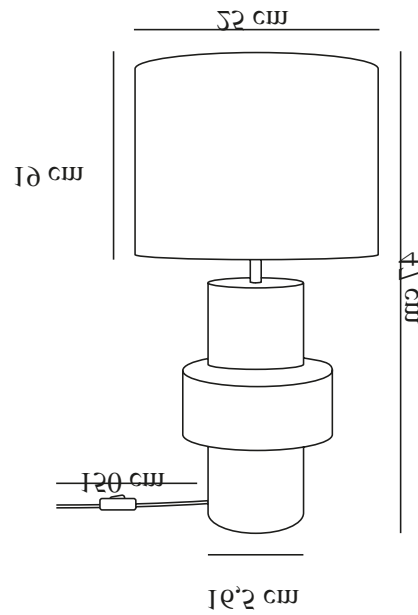

# DUGAN | TABLE LAMP | BEIGE

2512655009

nordlux®

Voltage (V): 220-240 Volt  
IP degree: IP20  
Maximum bulb wattage (W): 40W  
Class (Class 1, Class 2, Class 3):  
Class 2 (Double isolated)  
Socket type: E14  
Switch placement: On the cable

Height (cm): 47  
Shade Diameter (cm): 25  
Length (cm): 25  
EAN: 5704924024689  
TUN: 2439914  
Item Number: 2512655009  
Pcs Per Master Carton: 3

Sales Box Height (cm): 35.5  
Sales Box Width (cm): 26  
Sales Box Depth (cm): 26  
Sales Box Volume m<sup>3</sup>: 0.024  
Product net weight (kg): 2.7

Primary material: Ceramic  
Secondary material: Textile  
Colour of the cable: White  
Length of the cable (cm): 150  
Surface material of the cable:  
Plastic  
Is the cable replaceable: False  
Colour: Beige

- Classic, but with a modern twist • Elegant mix of ceramic and fabric
- Soft, diffused light

Dugan is a classic table lamp with a modern twist. The base is made of shiny ceramic in an intriguing shape, while the classic fabric shade ensures a warm, diffused light.