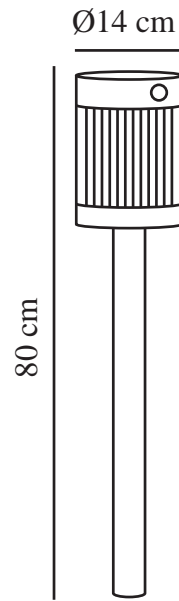

COUPAR SOLAR | GARDEN LIGHT | BLACK

2518228003

nordlux®

Voltage (V): 5 Volt
IP degree: IP44
Class (Class 1, Class 2, Class 3):
Class 3 (12V)
Socket type: SolarLed
Switch placement: On the fixture
Parallel connection: False

Primary material: Aluminium
Secondary material: Plastic
Suitable for Seaside: False
Colour: Black

Height (cm): 80
Shade Diameter (cm): 14
Length (cm): 14.8

EAN: 5704924023460
TUN: 2427556
Item Number: 2518228003
Pcs Per Master Carton: 3
Sales Box Height (cm): 30

Sales Box Width(cm): 19
Sales Box Depth (cm): 16
Sales Box Volume m³ : 0.0091
Product net weight (kg): 0.909

Brightness of light (Lumen): 150
Colour temperature (Kelvin): 3000
Ra-value : 80
Lifetime (hours): 30000
Battery lasting time for each
lumen: 2.5
Battery recharging 0%-100% (h):
6.2
Energy class: Exempt
Actual watt (W): 3.2