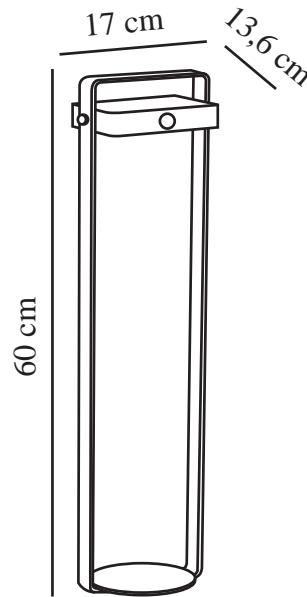

# SAULIO SOLAR | GARDEN LIGHT | BLACK

2518268003

nordlux®

Voltage (V): 5 Volt  
IP degree: IP44  
Class (Class 1, Class 2, Class 3):  
Class 3 (12V)  
Socket type: SolarLed  
Switch placement: On the fixture  
Parallel connection: False

Primary material: Aluminium  
Secondary material: Plastic  
Colour of the cable: Black  
Length of the cable (cm): 100  
Surface material of the cable:  
Plastic  
Is the cable replaceable: True  
Suitable for Seaside: False  
Colour: Black

Height (cm): 60  
Length (cm): 13.6  
Tilt Angle (°): 360  
EAN: 5704924023484  
TUN: 2427559  
Item Number: 2518268003  
Pcs Per Master Carton: 3

Sales Box Height (cm): 65  
Sales Box Width(cm): 19  
Sales Box Depth (cm): 8  
Sales Box Volume m<sup>3</sup> : 0.0099  
Product net weight (kg): 1.52

Brightness of light (Lumen): 370  
Colour temperature (Kelvin): 3000  
Ra-value : 80  
Lifetime (hours): 25000  
Battery lasting time for each  
lumen: 370lm/2H; 35lm/19H  
Battery recharging 0%-100% (h):  
6  
Energy class: F  
Actual watt (W): 4.45