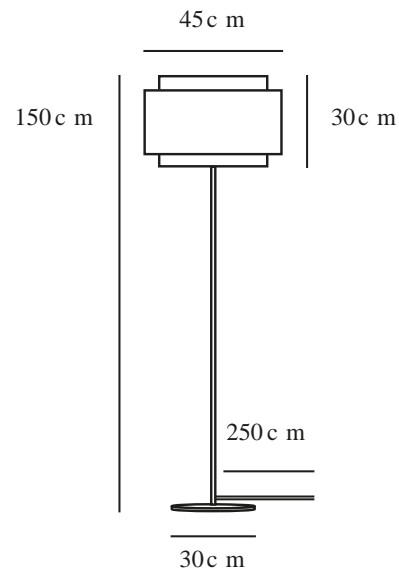

# TAKAI | FLOOR LAMP | BEIGE

2520054018

Voltage (V): 220-240 Volt  
IP degree: IP20  
Maximum bulb wattage (W): 25  
Class (Class 1, Class 2, Class 3):  
Class 2 (Double isolated)  
Socket type: E27  
Switch placement: On the fixture  
Parallel connection: False

Primary material: Metal  
Secondary material: Textile  
Colour of the cable: White  
Length of the cable (cm): 250  
Surface material of the cable:  
Textile  
Is the cable replaceable: False  
Colour: Beige

Height (cm): 150  
Width (cm): 45  
Tube Diameter (cm): 1.9  
Shade Diameter (cm): 45  
Outdoor base dimension (cm): 30  
Length (cm): 45

EAN: 5704924024047  
Item Number: 2520054018  
Pcs Per Master Carton: 1

Sales Box Height (cm): 38.5  
Sales Box Width(cm): 49  
Sales Box Depth (cm): 49  
Sales Box Volume m<sup>3</sup> : 0.0924  
Product net weight (kg): 5.987

- Mixed materials – burnished brass and fabric
- Fabric shade with a beautiful shape
- The design oozes that luxury hotel feeling