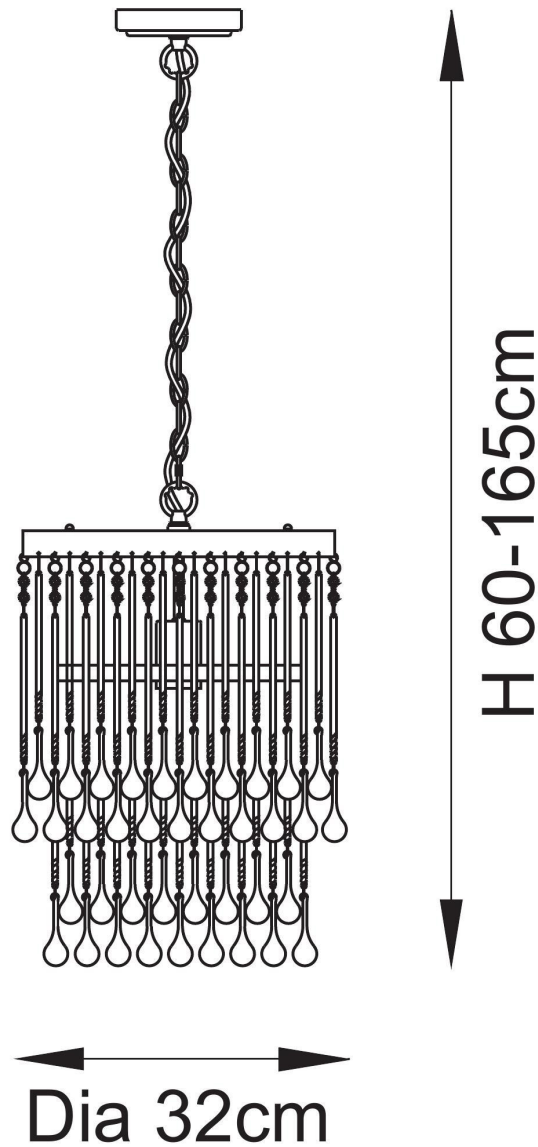

Endon Lighting - Genevieve - 104503 - Antique Brass Clear Crystal Glass Ceiling Pendant Light

**CONTACT**