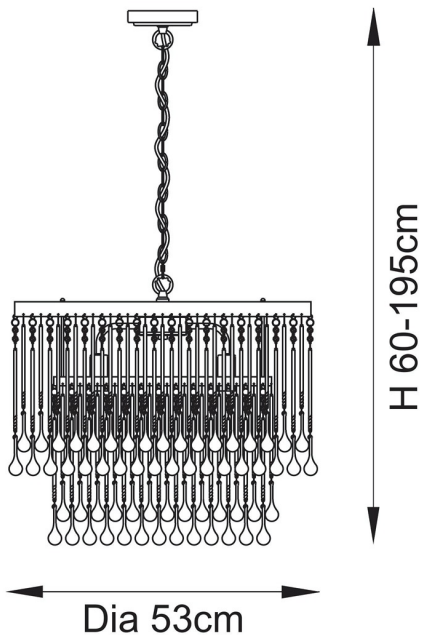

SPECIFICATION

- Ingress protection: IP20
- Class: Class II - Double Insulated, No Earth
- Voltage: 240V