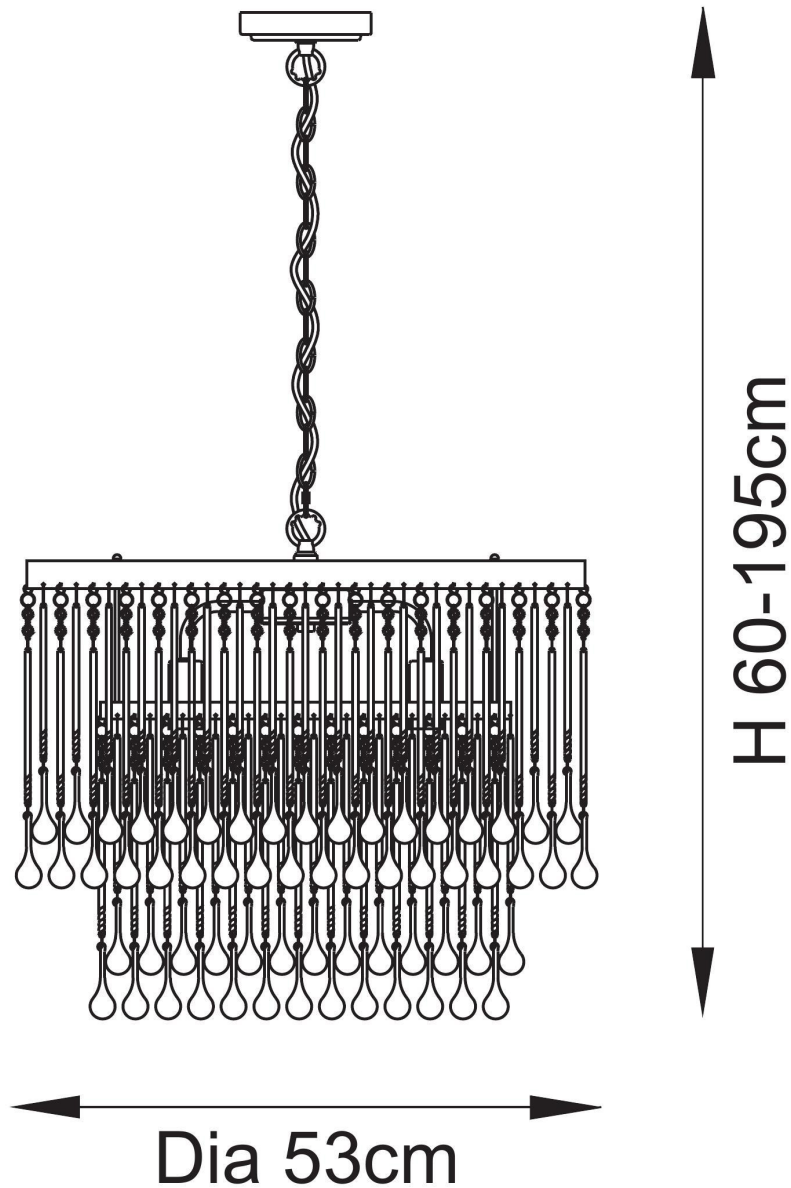

Endon Lighting - Genevieve - 104504 - Antique Brass Clear Crystal Glass 5 Light Ceiling Pendant Light

CONTACT