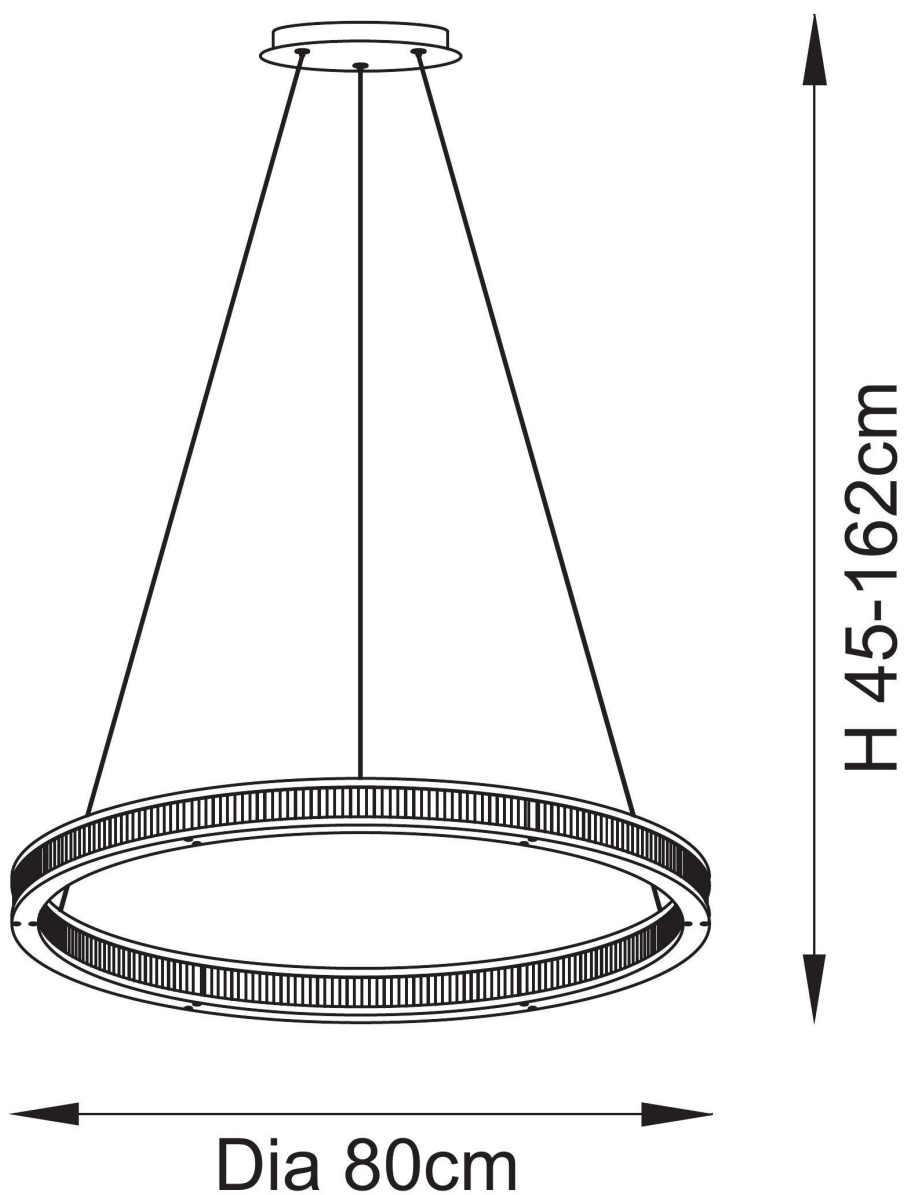

Endon Lighting - Classic Ribbed Hoop - 111334 - LED Gold Frosted Ceiling Pendant Light

CONTACT