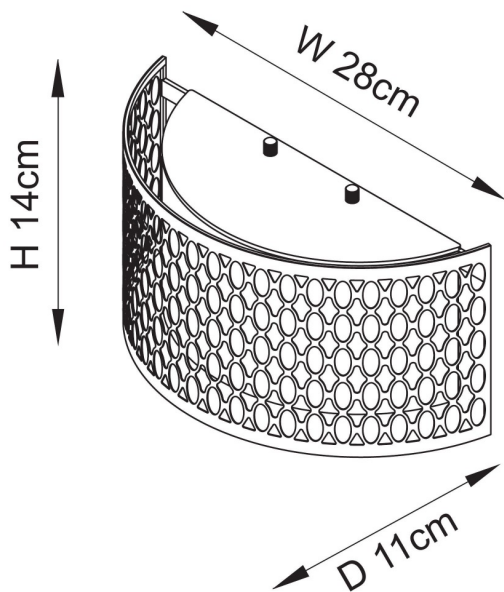

Endon Lighting - Cordero - 113263 - Satin Nickel Frosted Glass White 2 Light Wall Washer Light

#### DESCRIPTION

The perfect classic curved wall light, with an elegant geometric metal fretwork outer, plated in satin nickel effect with an inner fabric shade for lovely light diffusion, complete with top and bottom frosted glass diffusers to complete the look. Matching items available.

#### APPEARANCE

- Base: Satin Nickel Plate
- Shade: White Cotton
- Detail: Frosted Glass

#### DIMENSION

- Height: 140mm
- Width: 280mm
- Depth: 110mm
- Weight: 1.02kg