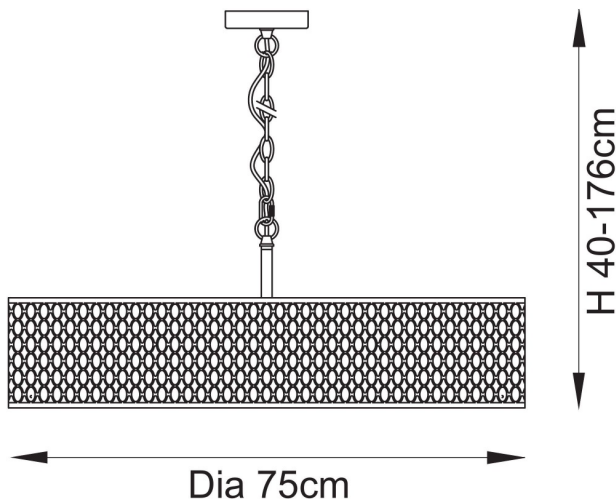

Endon Lighting - Cordero - 113421 - Gold Frosted Glass White 5 Light Ceiling Pendant Light

REFERENCE

- SKU: FCL-30303
- Supplier SKU: 113421
- Barcode: 5016087207893

DESCRIPTION

An impressive classic circular pendant with an elegant geometric metal fretwork outer, finished in plated gold effect with an inner fabric shade for lovely light diffusion, complete with a frosted glass diffuser to complete the look. Matching items available.

CATEGORY

- Brand: Endon Lighting
- Family: Cordero
- Category: Indoor lighting / Ceiling / Single

APPEARANCE

- Base: Polished Gold Plate
- Shade: White Cotton
- Detail: Frosted Glass

DIMENSION

- Height: 400 - 1760mm
- Diameter: 750mm
- Weight: 6.2kg

LIGHT SOURCE

- Lamp included: No
- Lamp detail: 5 x 10W Max LED E27 ES (required)
- Dimmable
- Energy class: Not applicable
- Switch: No

SPECIFICATION

- Ingress protection: IP20
- Class: Class I - Single Insulated, Earthed
- Voltage: 240V