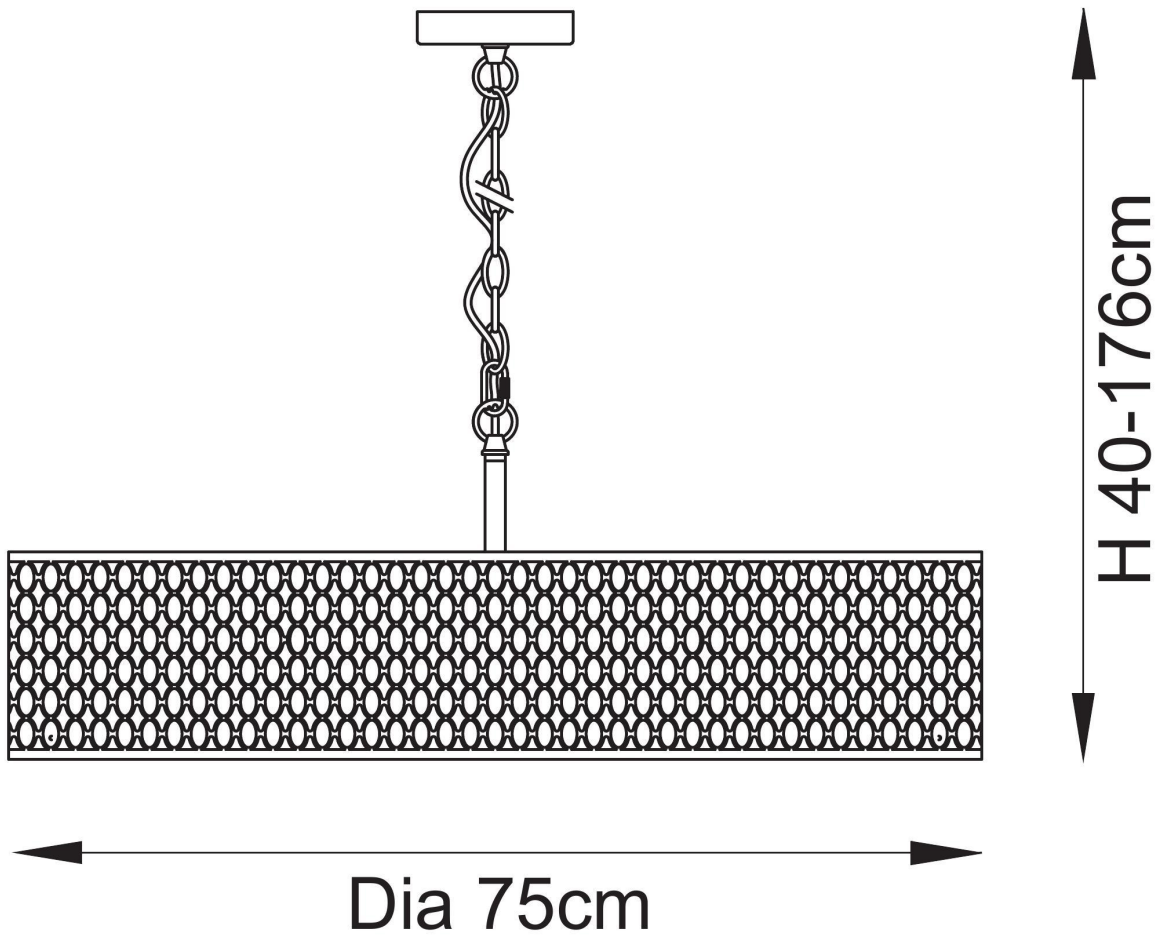

Endon Lighting - Cordero - 113421 - Gold Frosted Glass White 5 Light Ceiling Pendant Light

CONTACT