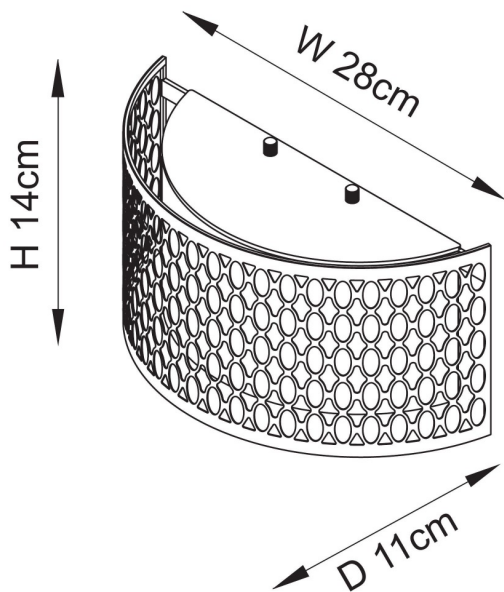

Endon Lighting - Cordero - 113423 - Gold Frosted Glass White 2 Light Wall Washer Light

REFERENCE

- SKU: FCL-30304
- Supplier SKU: 113423
- Barcode: 5016087207909

DESCRIPTION

The perfect classic curved wall light, with an elegant geometric metal fretwork outer, plated in gold effect with and an inner fabric shade for lovely light diffusion, complete with top and bottom frosted glass diffusers to complete the look. Matching items available.

CATEGORY

- Brand: Endon Lighting
- Family: Cordero
- Category: Indoor lighting / Wall / Washer

APPEARANCE

- Base: Polished Gold Plate
- Shade: White Cotton
- Detail: Frosted Glass

DIMENSION

- Height: 140mm
- Width: 280mm
- Depth: 110mm
- Weight: 1.02kg

LIGHT SOURCE

- Lamp included: No
- Lamp detail: 2 x 6W Max LED E14 SES (required)
- Dimmable
- Energy class: Not applicable
- Switch: No

SPECIFICATION

- Ingress protection: IP20
- Class: Class I - Single Insulated, Earthed
- Voltage: 240V