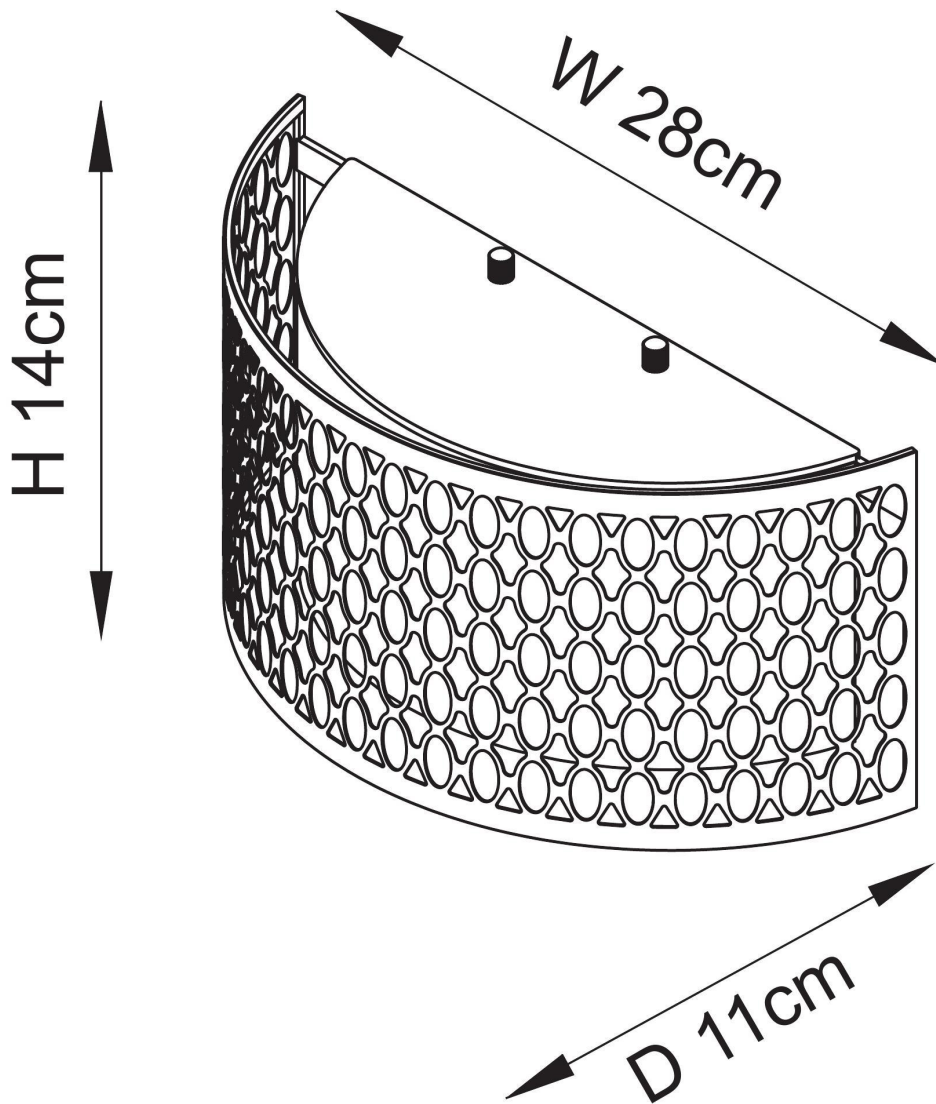

Endon Lighting - Cordero - 113423 - Gold Frosted Glass White 2 Light Wall Washer Light

CONTACT