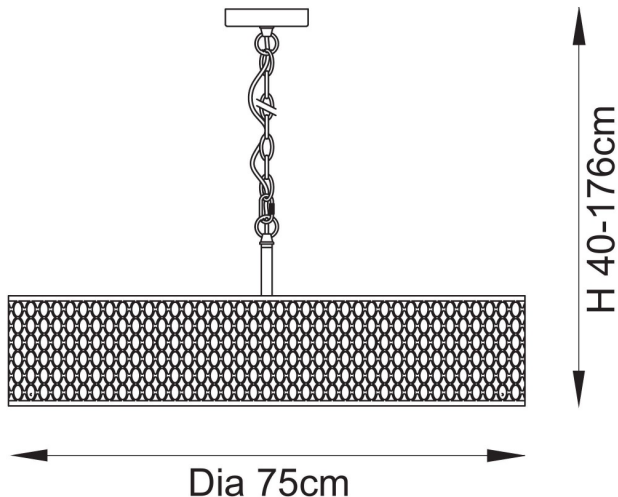

SPECIFICATION

- Ingress protection: IP20
- Class: Class I - Single Insulated, Earthed
- Voltage: 240V