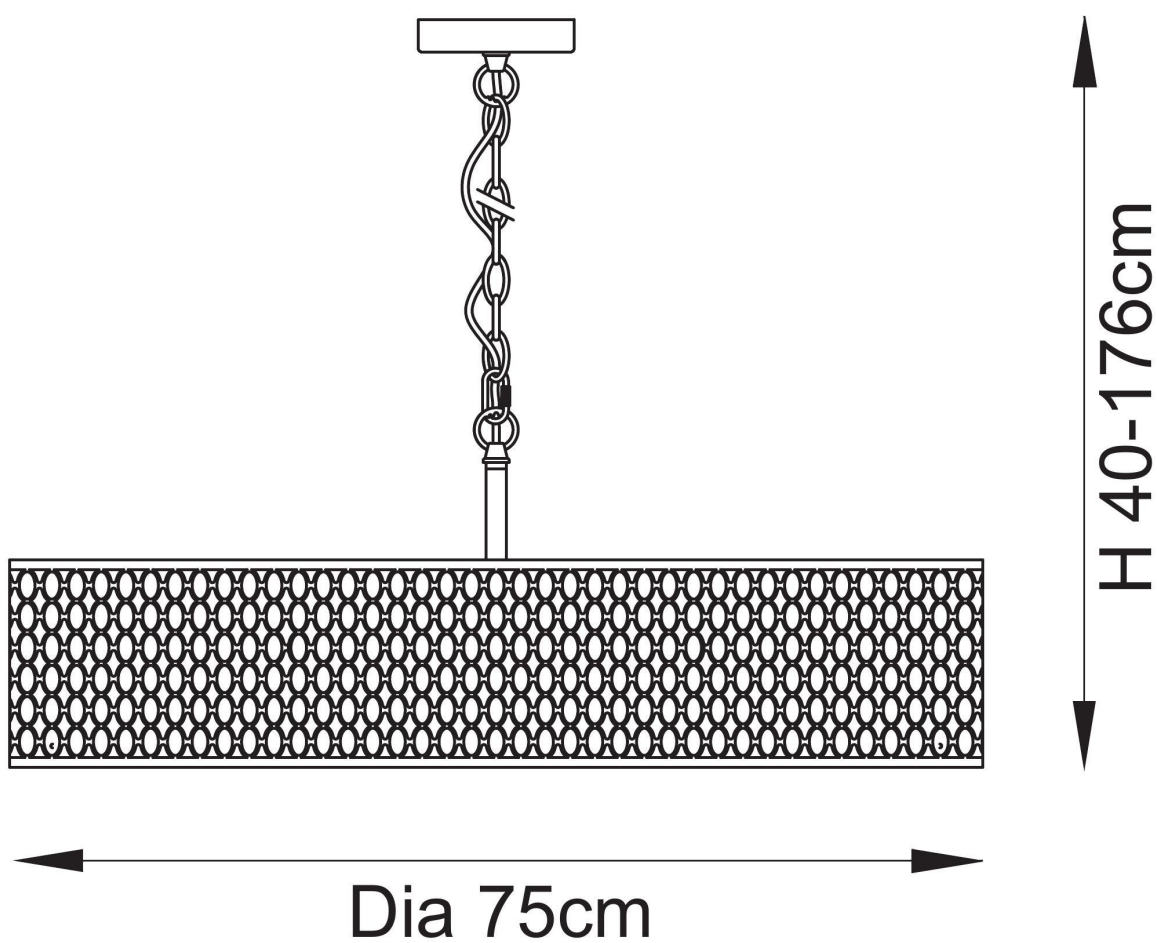

Endon Lighting - Cordero - 112758 - Satin Nickel Frosted Glass White 5 Light Ceiling Pendant Light

**CONTACT**