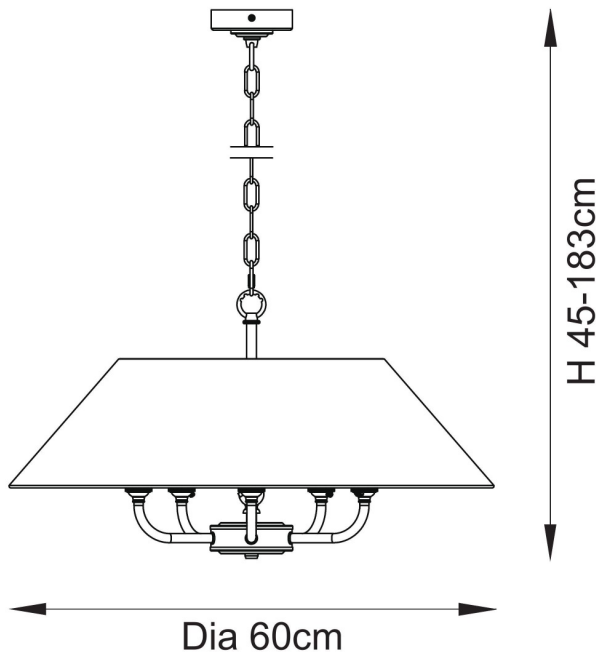

CATEGORY

- Brand: Endon Lighting
- Family: Lille
- Category: Indoor lighting / Ceiling / Pendant

APPEARANCE

- Base: Matt Black Paint
- Shade: Natural Faux Linen

DIMENSION

- Height: 450 - 1830mm
- Diameter: 600mm
- Weight: 1.45kg

LIGHT SOURCE

- Lamp included: No
- Lamp detail: 5 x 7W Max LED B22 BC (required)
- Dimmable
- Energy class: Not applicable
- Switch: No

SPECIFICATION

- Ingress protection: IP20
- Class: Class I - Single Insulated, Earthed
- Voltage: 240V