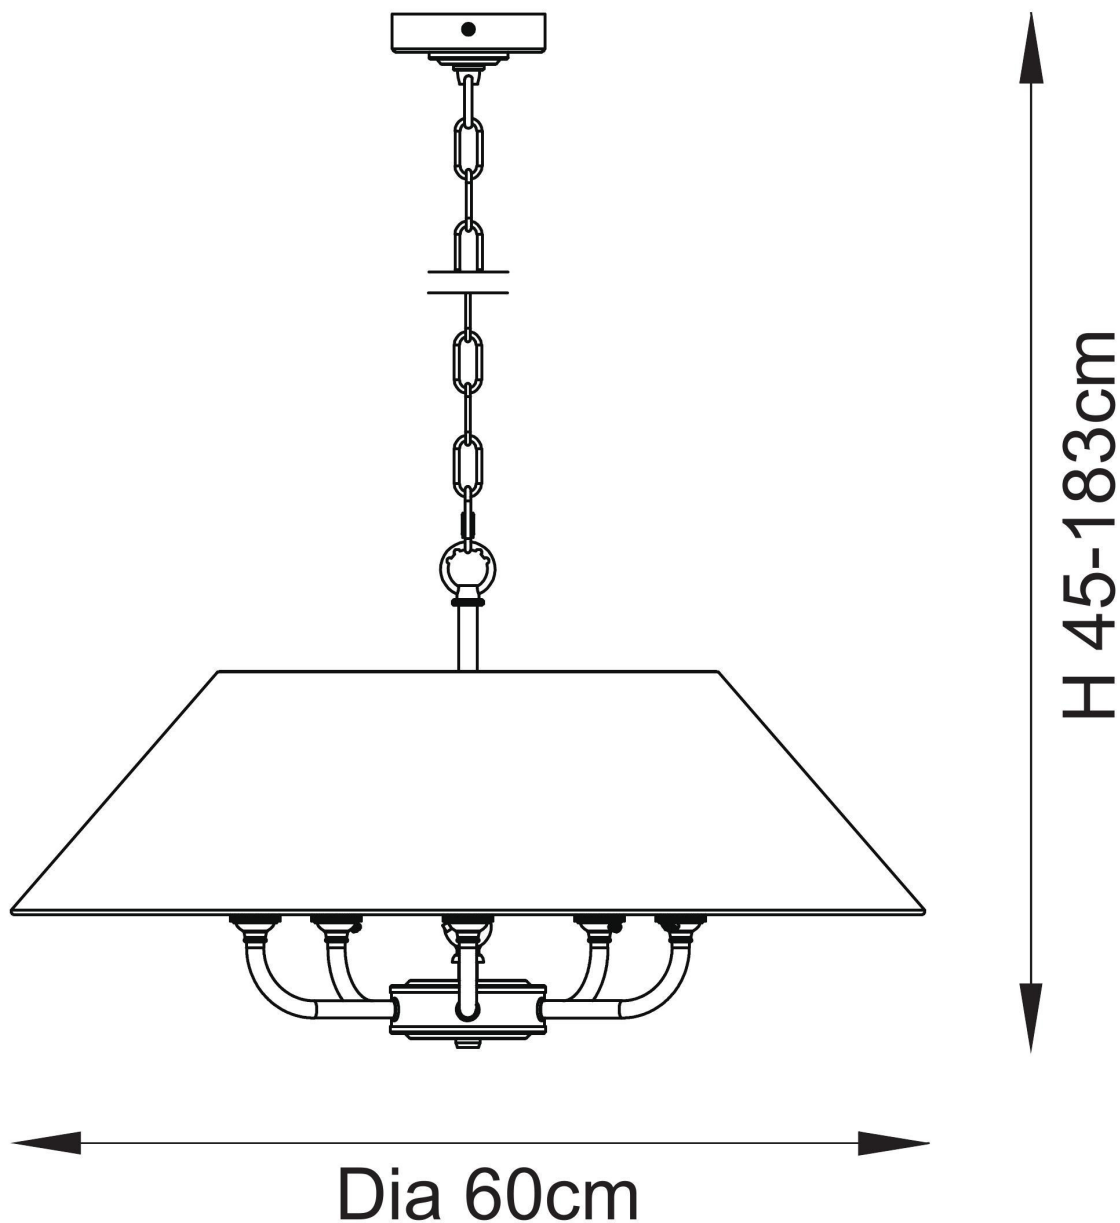

Endon Lighting - Lille - 112955 - Black Natural 5 Light Ceiling Pendant Light

CONTACT