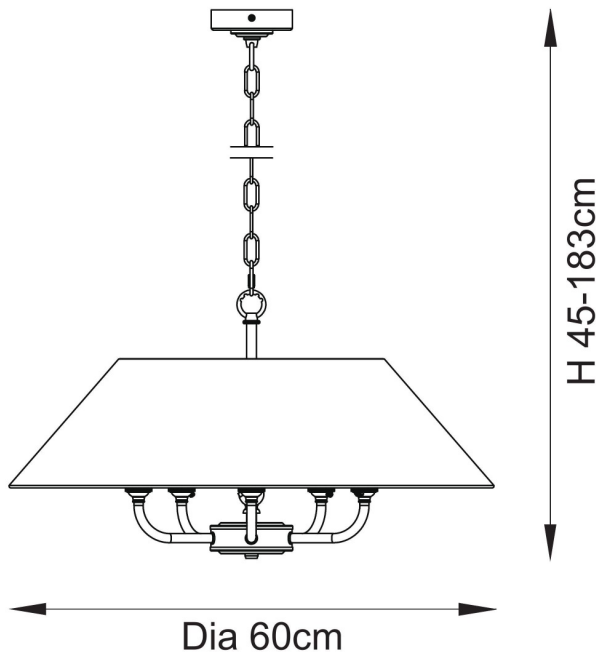

CATEGORY

- Brand: Endon Lighting
- Family: Lille
- Category: Indoor lighting / Ceiling / Pendant

APPEARANCE

- Base: Antique Brass Plate
- Shade: Natural Faux Linen

DIMENSION

- Height: 450 - 1830mm
- Diameter: 600mm
- Weight: 1.45kg

LIGHT SOURCE

- Lamp included: No
- Lamp detail: 5 x 7W Max LED B22 BC (required)
- Dimmable
- Energy class: Not applicable
- Switch: No

SPECIFICATION

- Ingress protection: IP20
- Class: Class I - Single Insulated, Earthed
- Voltage: 240V