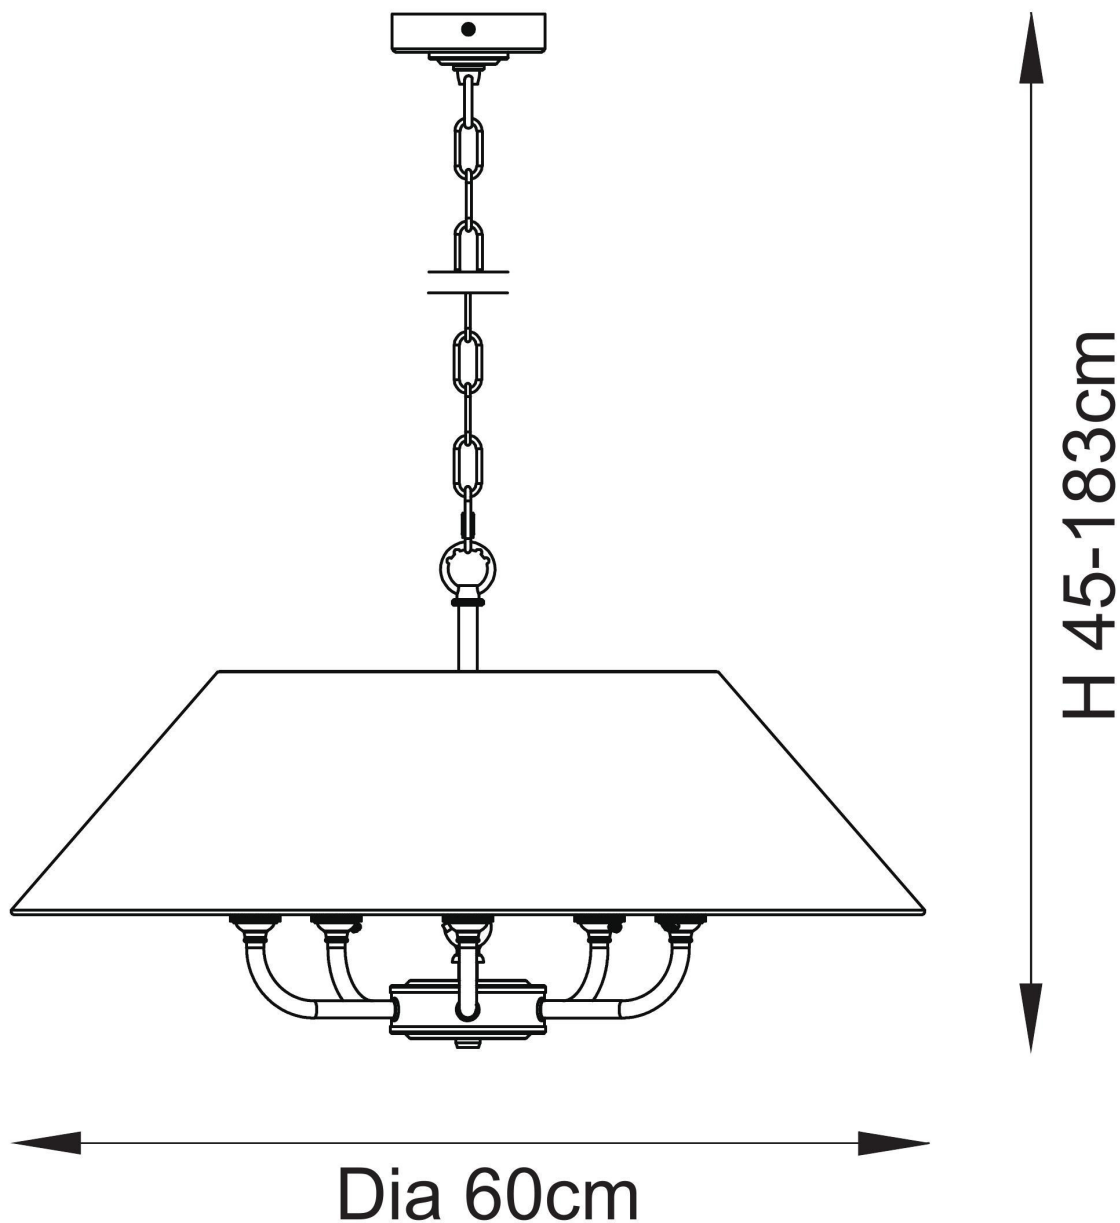

Endon Lighting - Lille - 112956 - Antique Brass Natural 5 Light Ceiling Pendant Light

**CONTACT**