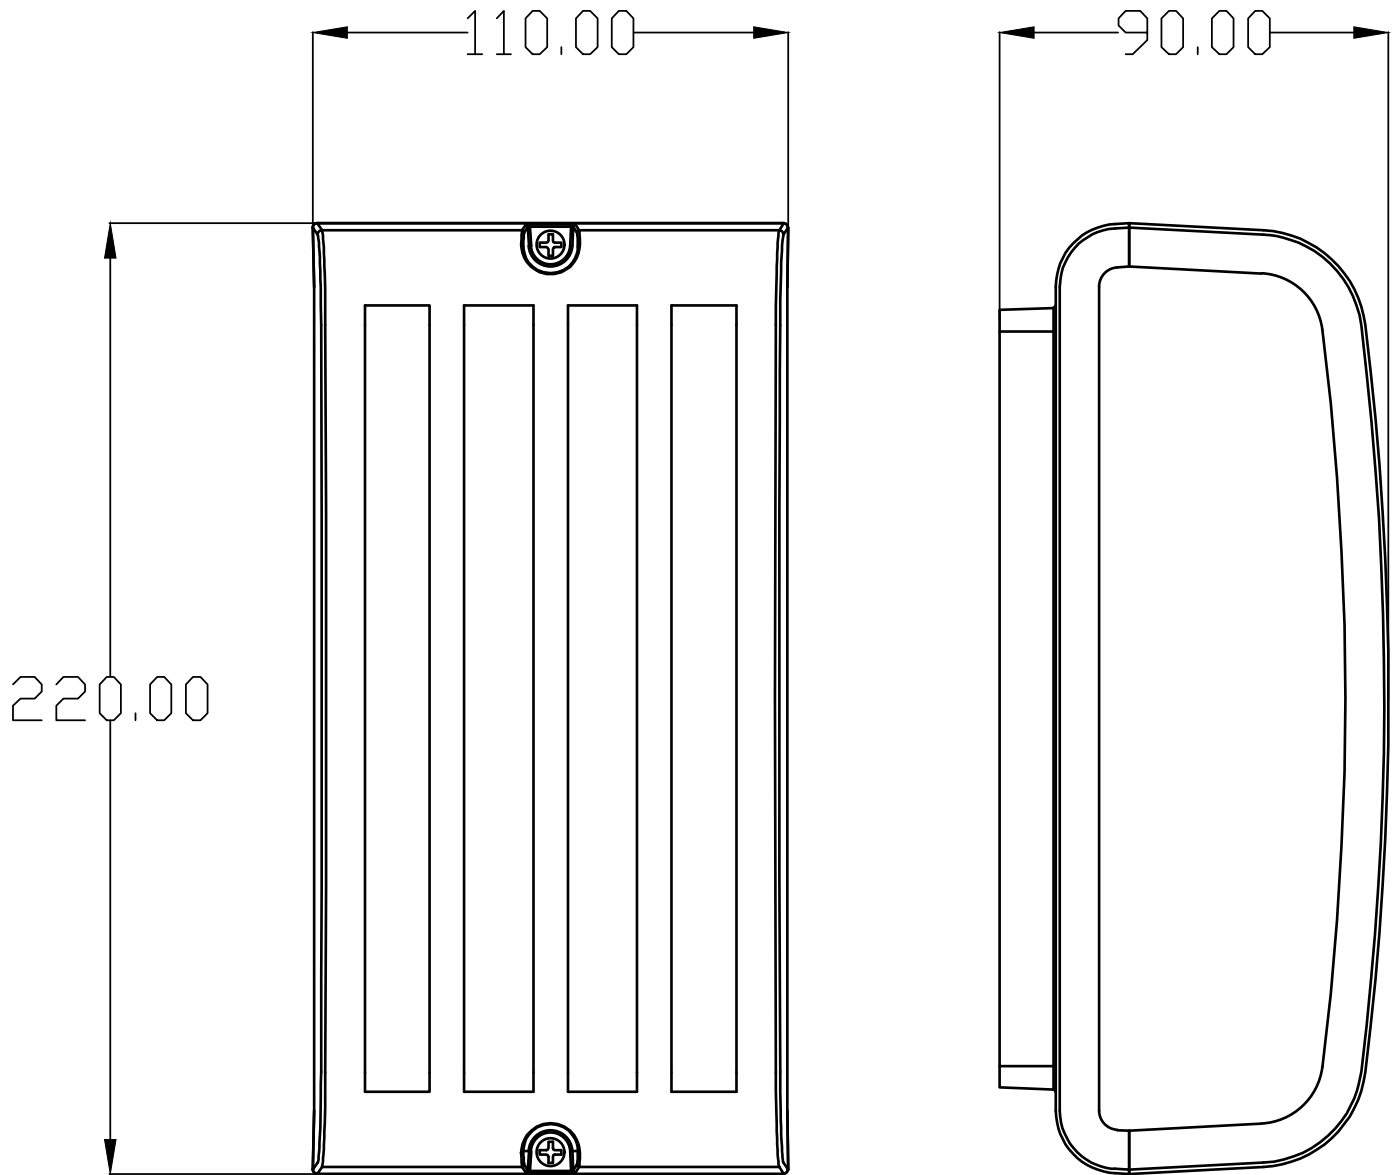

Set of 2 Pluto - Anthracite Aluminium Outdoor Louvered Wall Lights

LIGHT SOURCE DATA

- 2 x 40W Max E27 ES (required)
- Lamp direction - Indirect
- Lamp shape - Standard
- Dimmable
- Energy class: Not applicable

DIMENSION DATA

- Height 110mm
- Width 220mm
- Depth 90mm
- Weight 0.53kg

SPECIFICATION

- Manufacturer warranty for 2 years from date of purchase
- Anthracite and white PC diffuser
- IP54
- No
- Class I - Single Insulated, Earthed
- 240V
- Assembly required? No
- UKCA Marking, Energy Efficient, Energy Saving

CERTIFICATION

CONTACT

www.firstchoicelighting.co.uk

info@firstchoicelighting.co.uk

FCL-30318X2

Set of 2 Pluto - Anthracite Aluminium Outdoor Louvered Wall Lights

CERTIFICATION

CONTACT