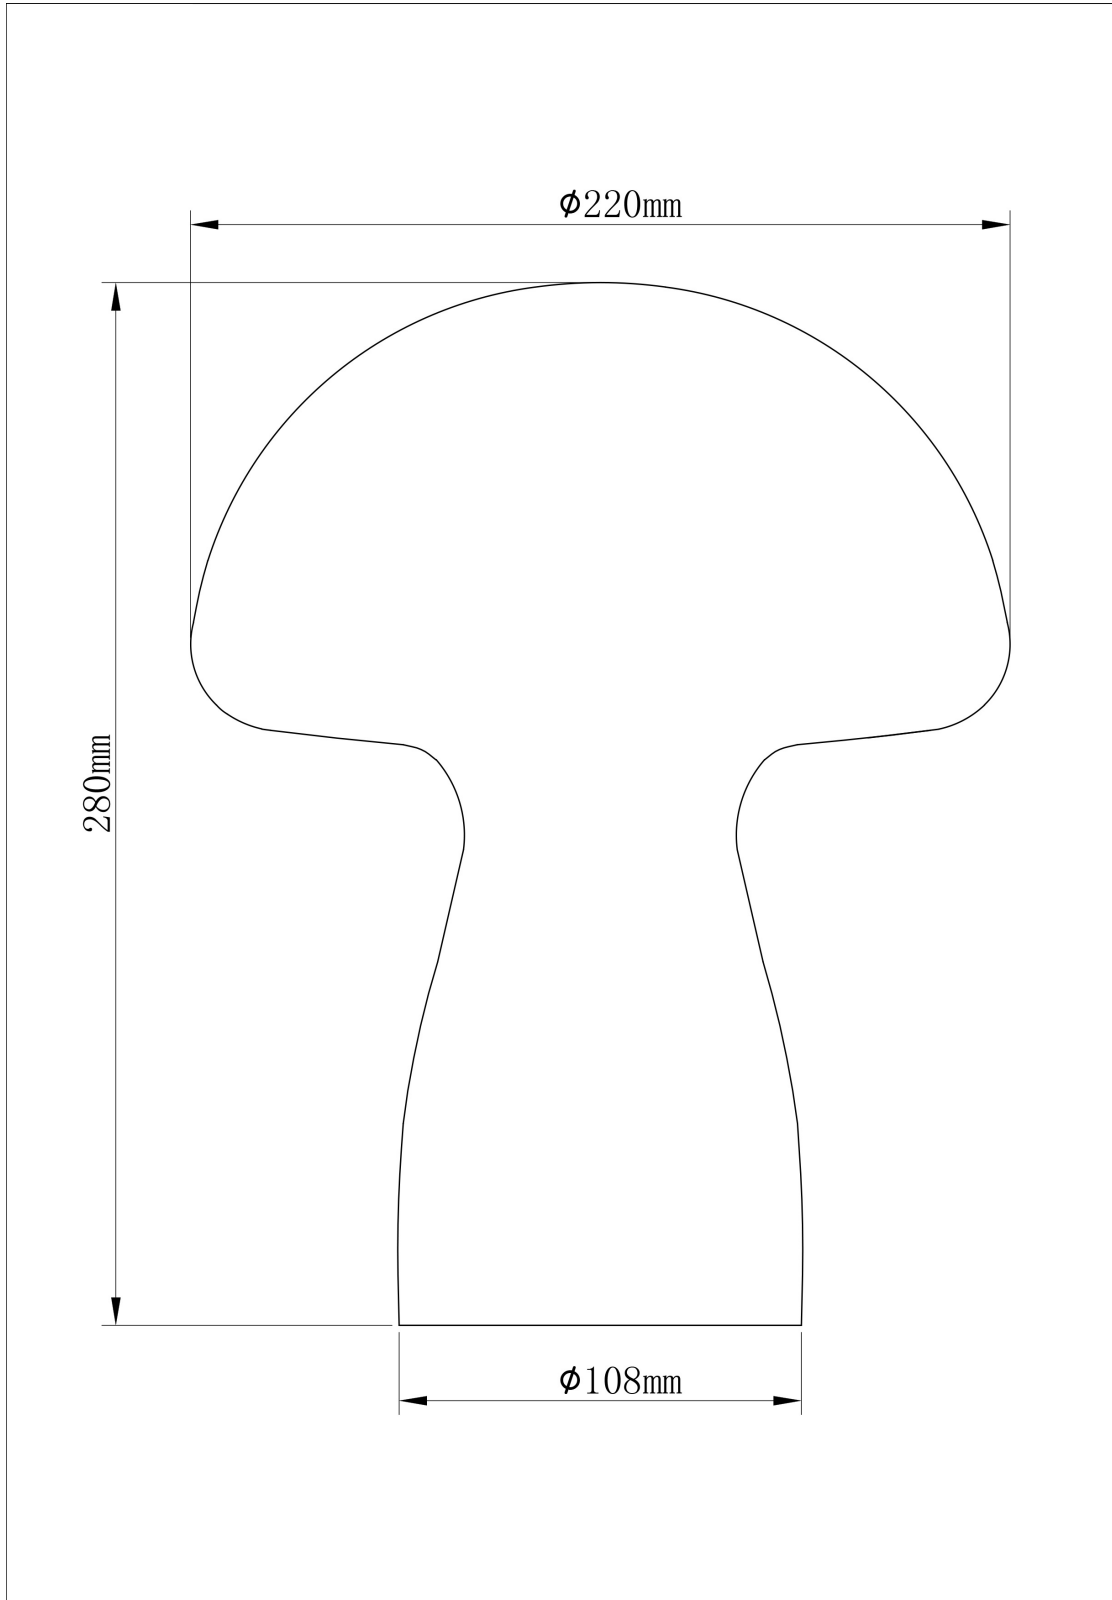

CERTIFICATION

CONTACT

www.firstchoicelighting.co.uk

info@firstchoicelighting.co.uk