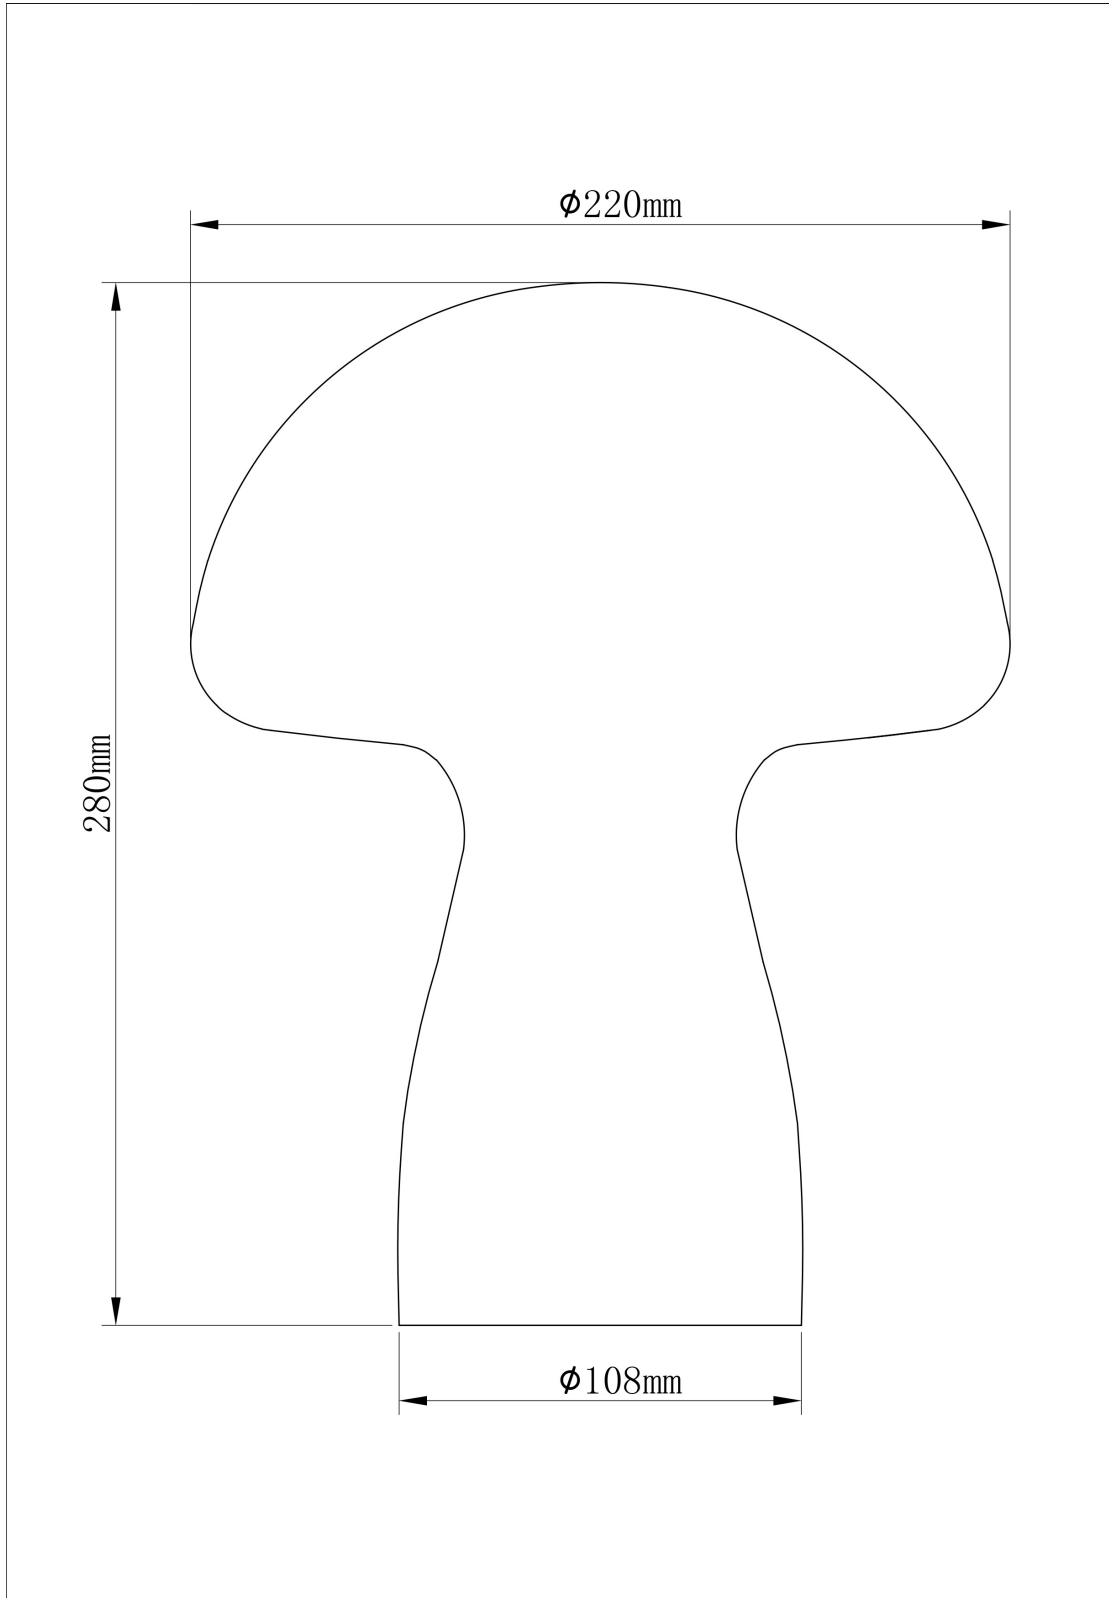

CERTIFICATION

CONTACT