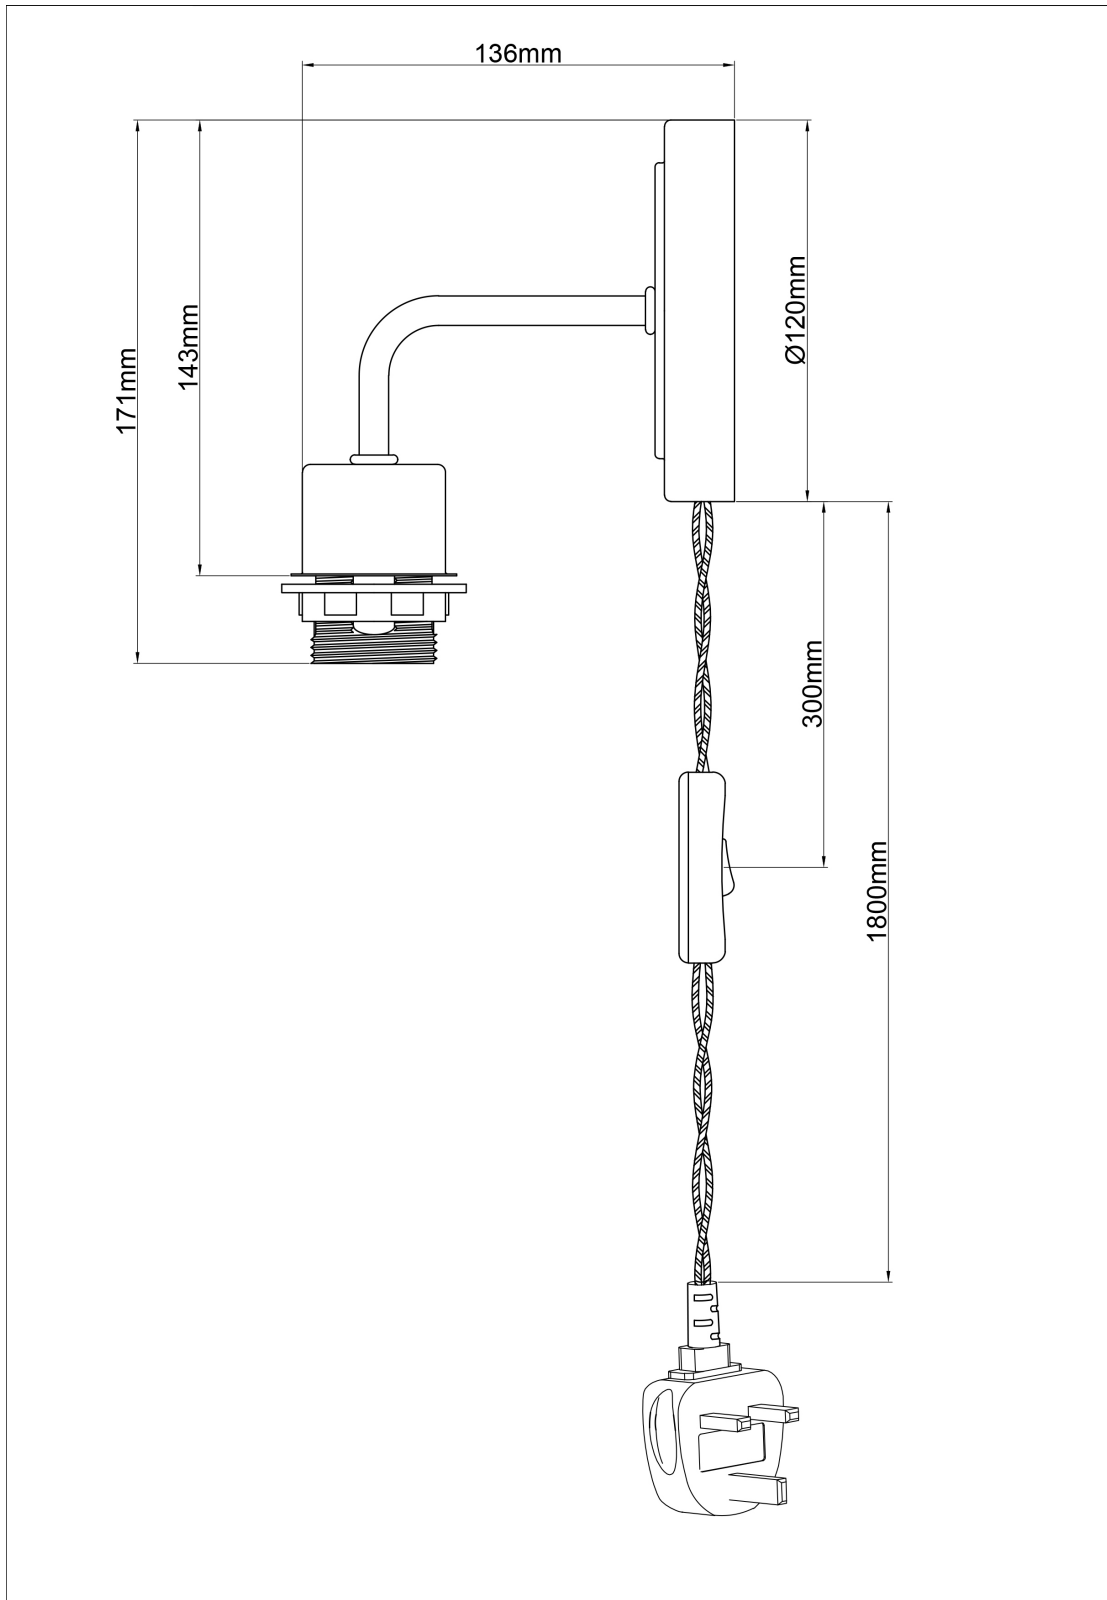

Set of 2 Toby - Antique Brass Plug in Wall Lights Fluted Shades

LIGHT SOURCE DATA

- 2 x 60W Max E27 ES (required)
- Lamp direction - Indirect
- Lamp shape - Standard
- Non-dimmable
- Energy class: Not applicable

DIMENSION DATA

- Height 311mm
- Width 150mm
- Depth 195mm

- Weight 0.32kg

SPECIFICATION

- Manufacturer warranty for 2 years from date of purchase
- Antique brass plate and clear glass
- IP20
- In-line On/Off Switch
- Class II - Double Insulated, No Earth
- 240V
- Assembly required? No
- UKCA Marking, Energy Efficient, Energy Saving

CERTIFICATION

CONTACT

www.firstchoicelighting.co.uk

info@firstchoicelighting.co.uk

Set of 2 Toby - Antique Brass Plug in Wall Lights Fluted Shades

CERTIFICATION

CONTACT

www.firstchoicelighting.co.uk