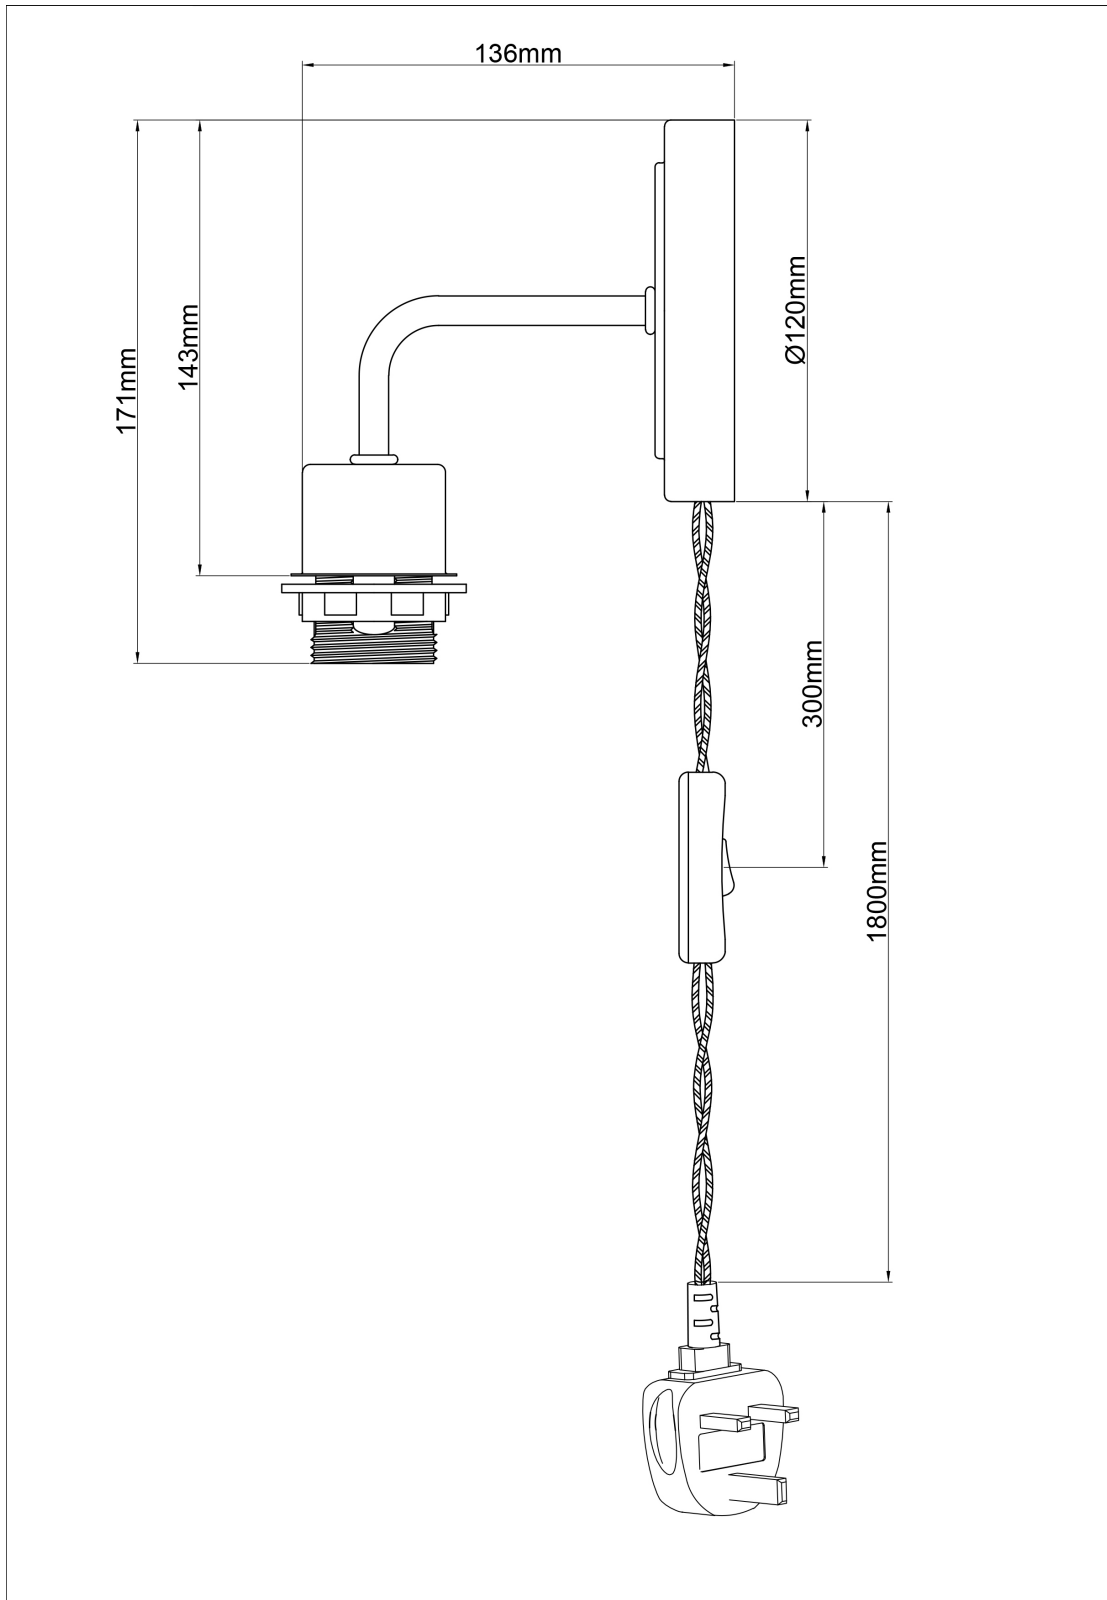

Set of 2 Toby - Satin Nickel Plug in Wall Lights Fluted Shades

CERTIFICATION

CONTACT

www.firstchoicelighting.co.uk

info@firstchoicelighting.co.uk