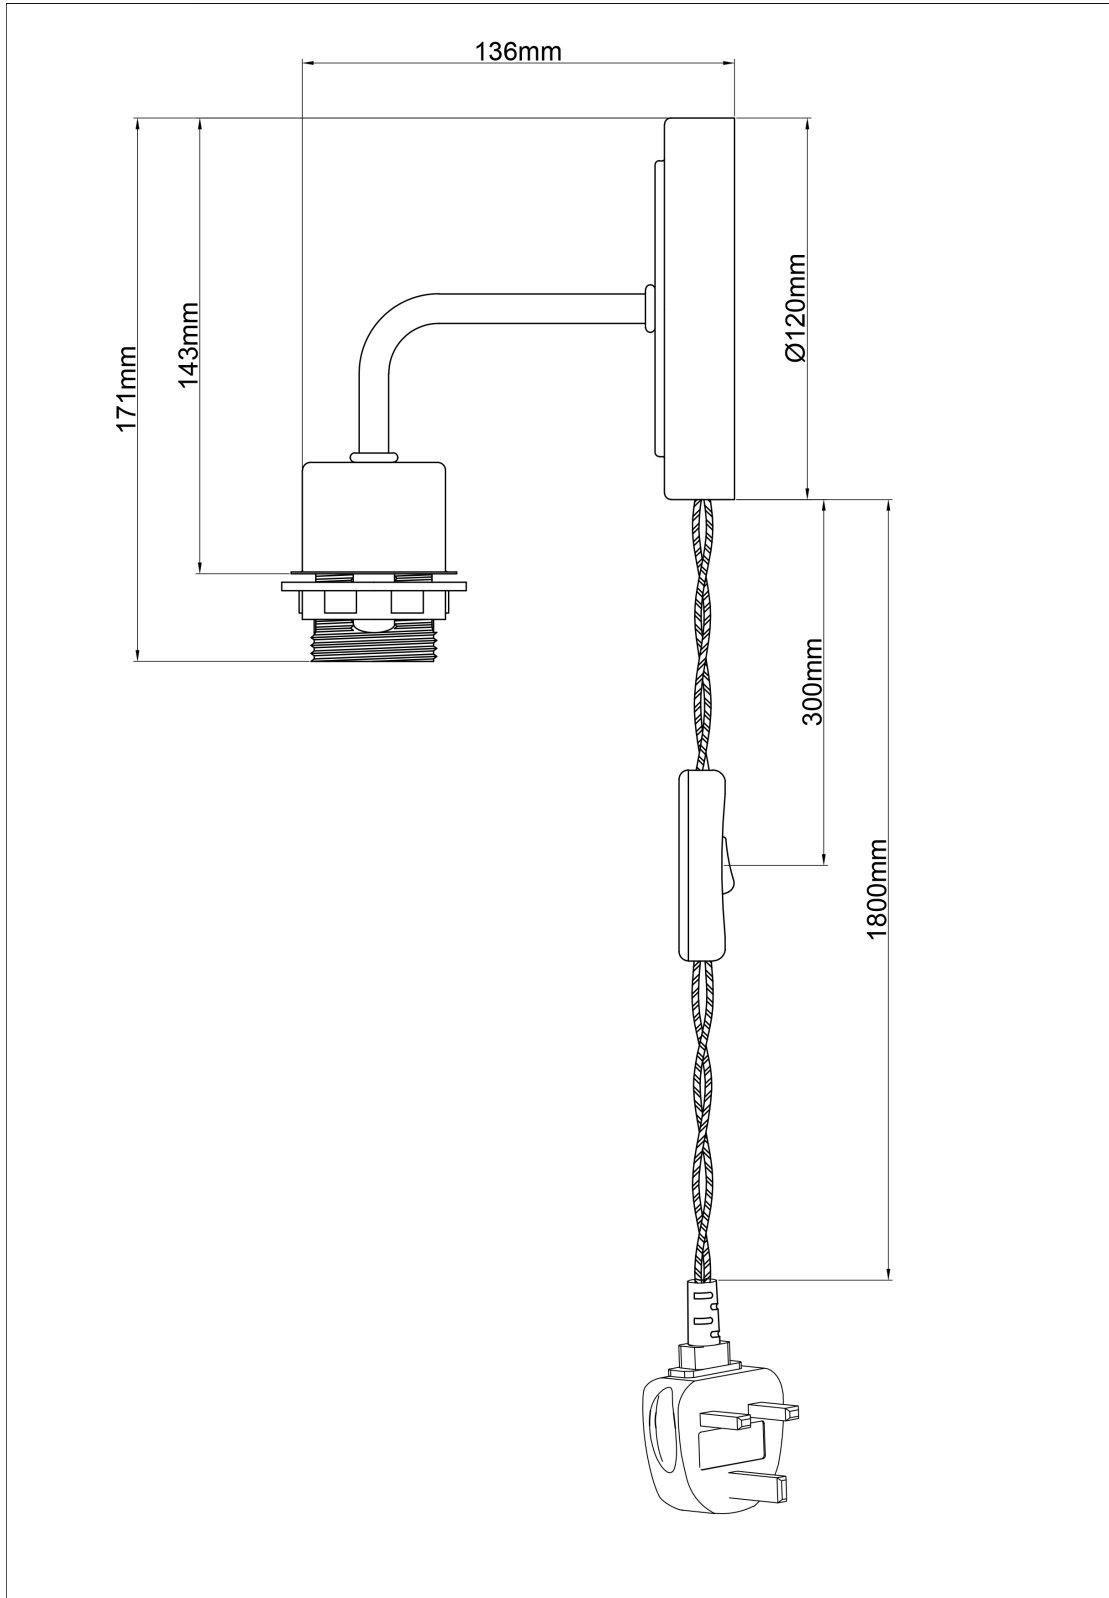

Toby - Satin Brass Plug in Wall Light with Betchley Green Ribbed Shade

LIGHT SOURCE DATA

- 60W Max E27 ES (required)
- Lamp direction - Indirect
- Lamp shape - Standard
- Non-dimmable
- Energy class: Not applicable

DIMENSION DATA

- Height 276mm
- Width 150mm
- Depth 195mm

- Weight 0.32kg

SPECIFICATION

- Manufacturer warranty for 2 years from date of purchase
- Satin brass plate and clear green glass
- IP20
- In-line On/Off Switch
- Class II - Double Insulated, No Earth
- 240V
- Assembly required? No
- UKCA Marking, Energy Efficient, Energy Saving

CERTIFICATION

CONTACT

www.firstchoicelighting.co.uk

info@firstchoicelighting.co.uk

Toby - Satin Brass Plug in Wall Light with Betchley Green Ribbed Shade

CERTIFICATION

CONTACT

www.firstchoicelighting.co.uk