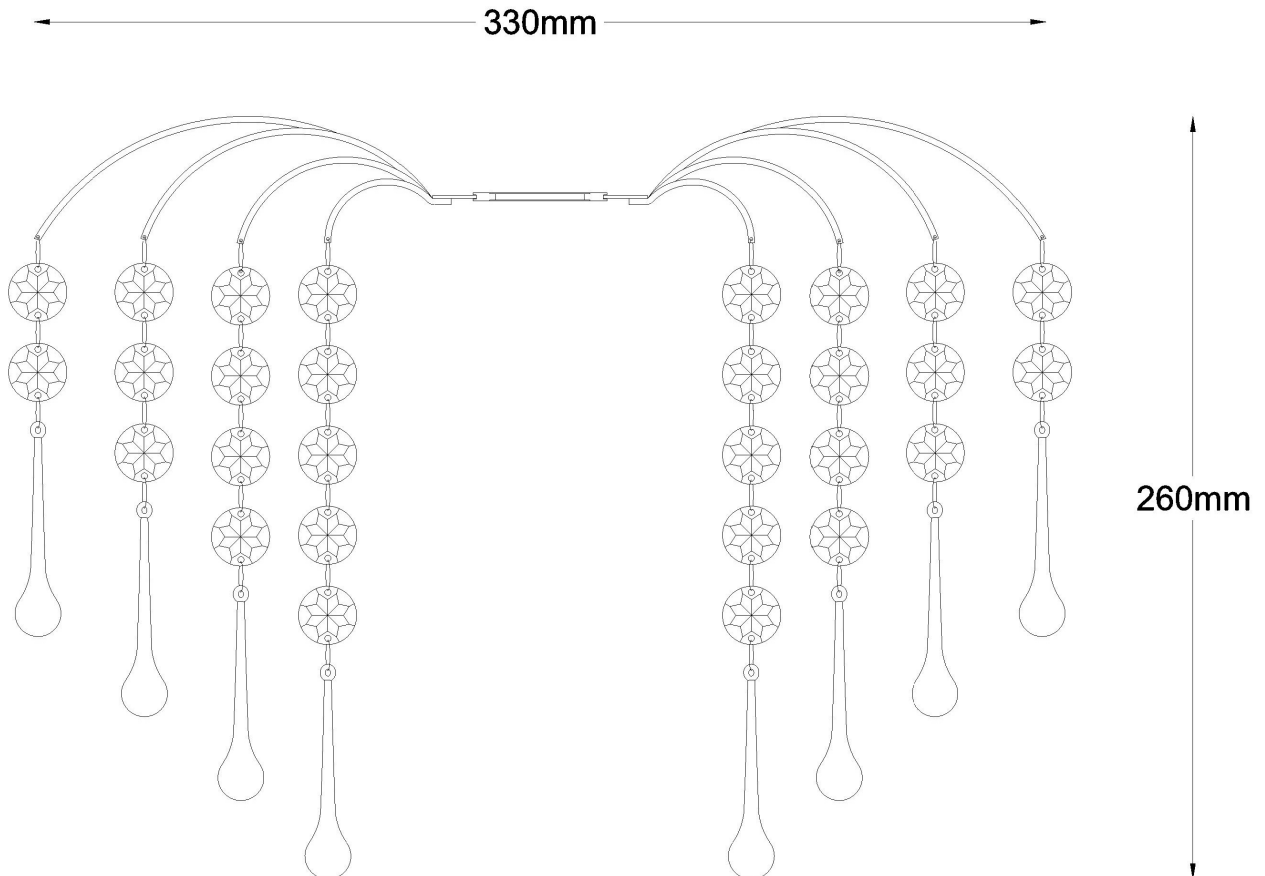

LIGHT SOURCE DATA

- 2 x 60W Max B22 BC or E27 ES (required)
- Lamp direction - Indirect
- Lamp shape - Standard
- Dimmable
- Energy class: Not applicable

DIMENSION DATA

- Height 260mm
- Diameter 330mm

- Weight 0.70kg

CERTIFICATION

CONTACT

www.firstchoicelighting.co.uk

info@firstchoicelighting.co.uk

FCL-30338X2

Set of 2 Skye - Cascading Jewelled Pendant Shades

CERTIFICATION

CONTACT