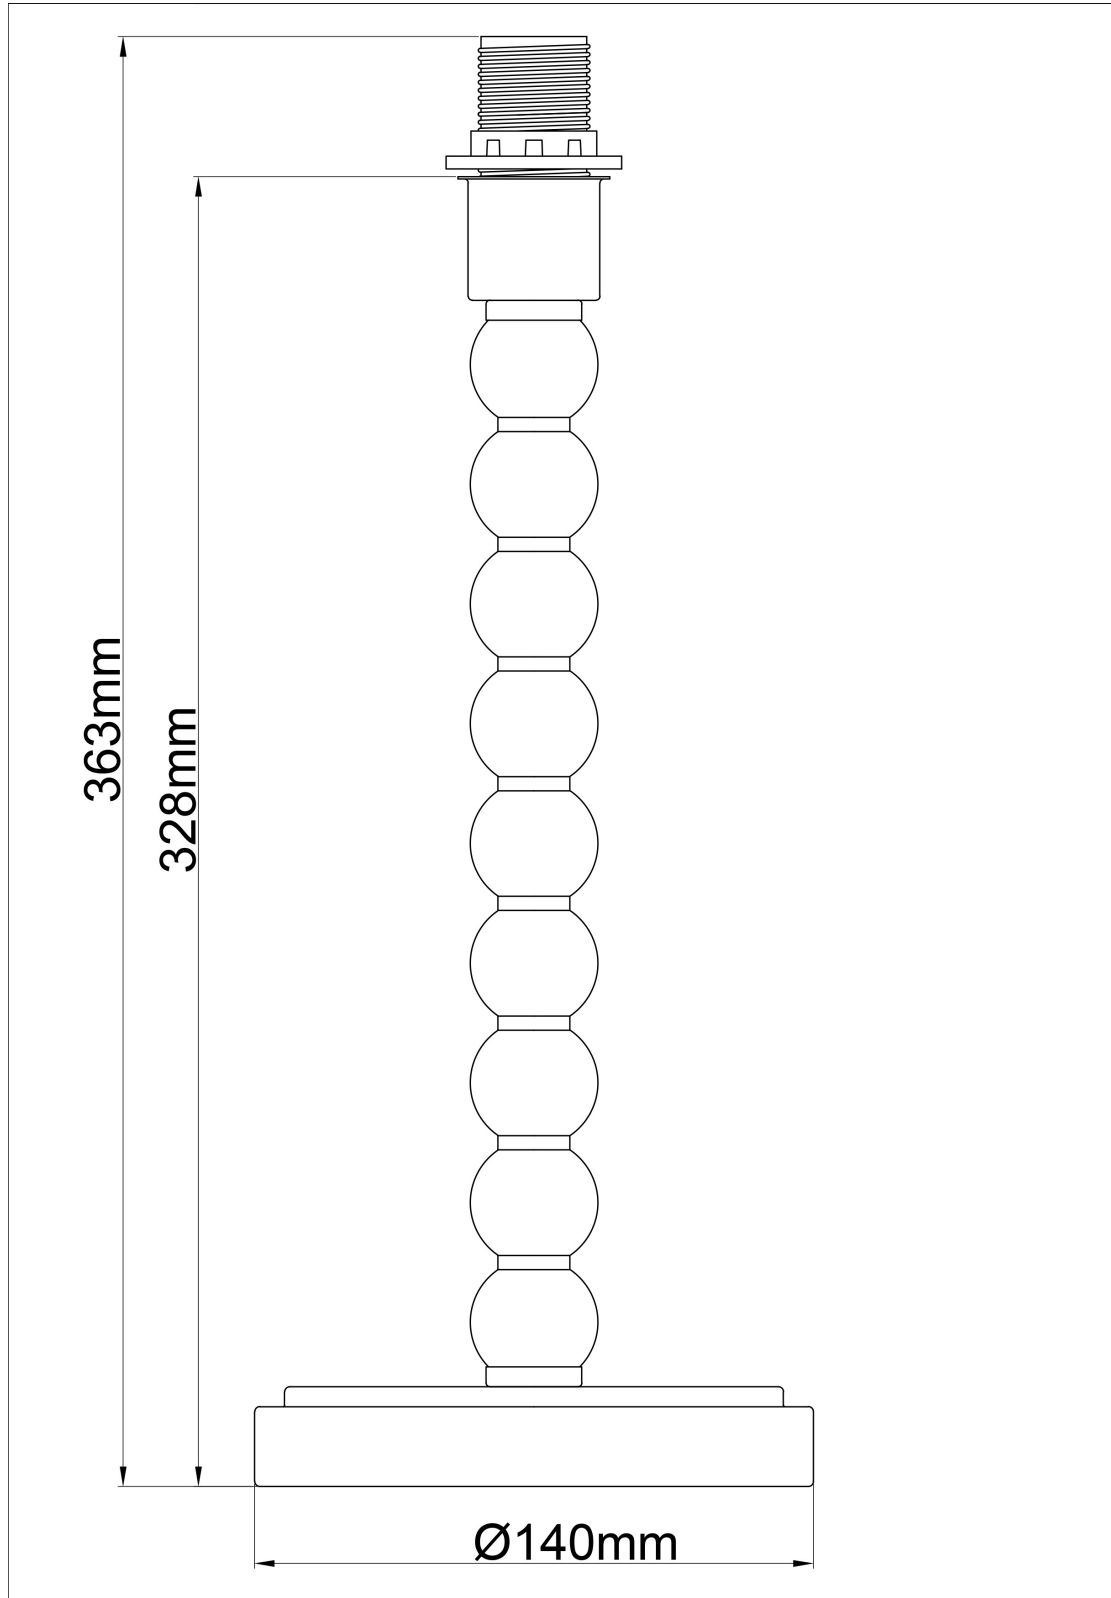

Set of 2 Bobbin - Ivory Table Lamp Base

CERTIFICATION

CONTACT

www.firstchoicelighting.co.uk

info@firstchoicelighting.co.uk

ISSUE DATE 03/11/2025

PAGE 2