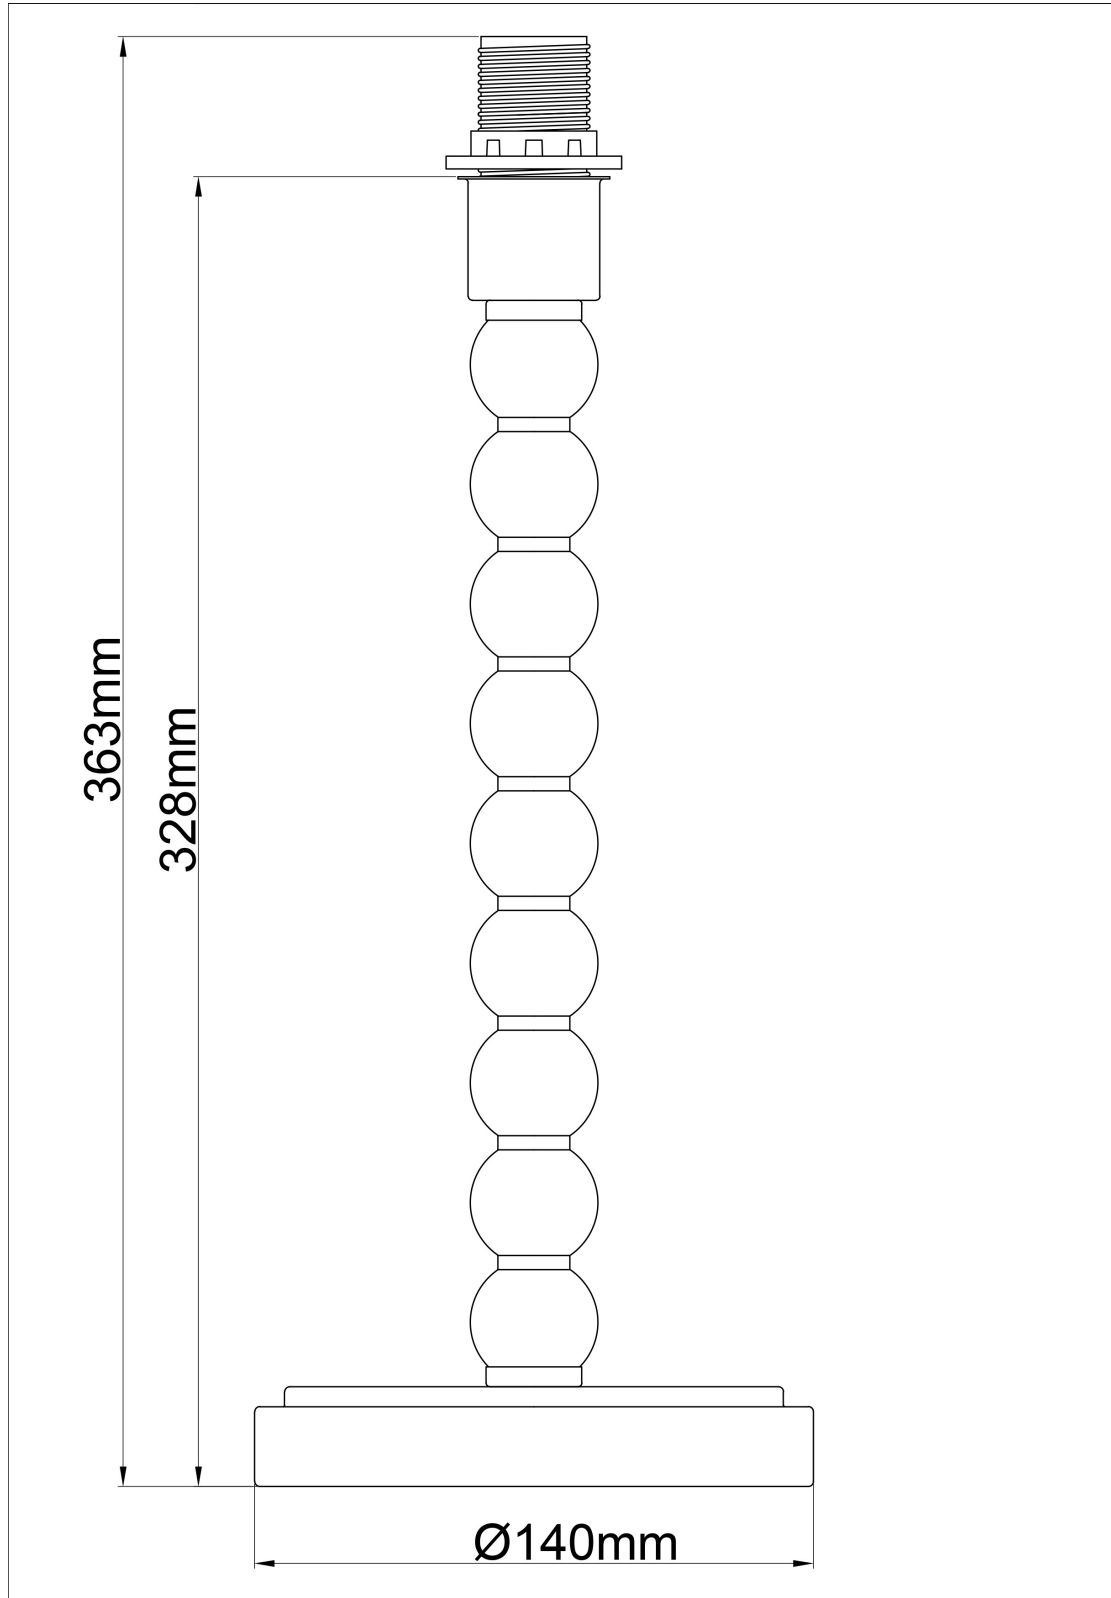

Bobbin - Ivory Lamp with Black & Gold Shade

CERTIFICATION

CONTACT

www.firstchoicelighting.co.uk

info@firstchoicelighting.co.uk