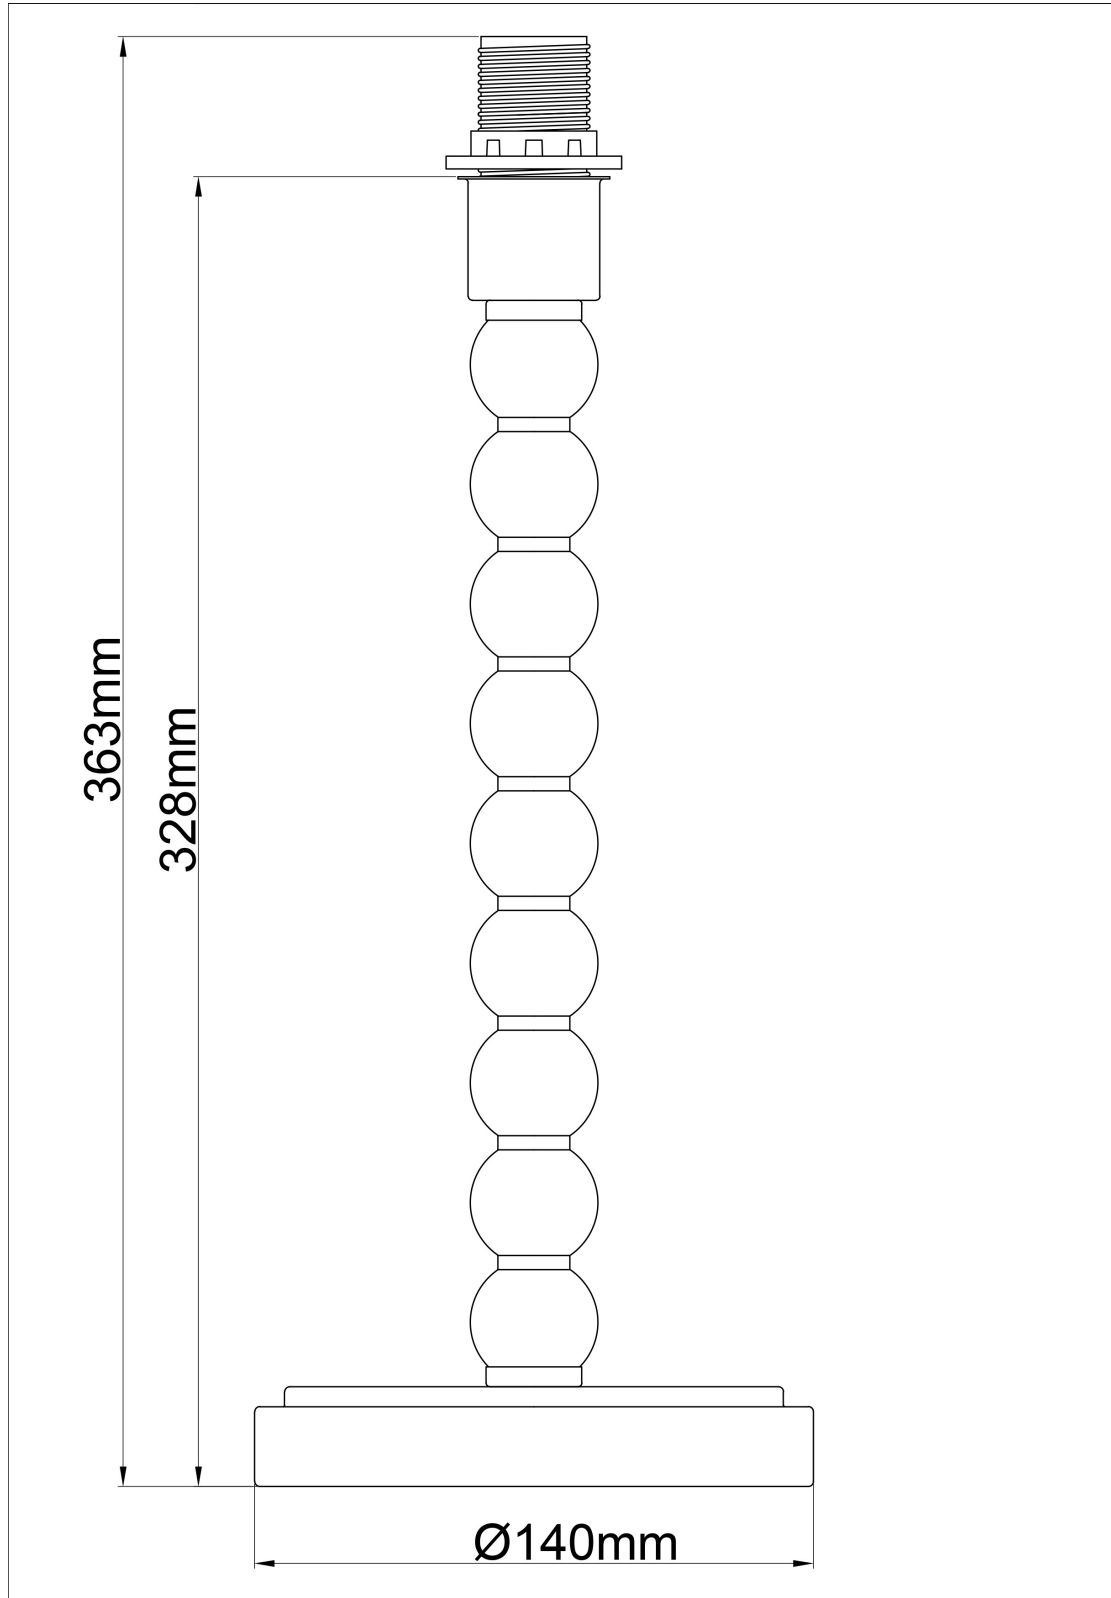

Set of 2 Bobbin - Ivory Lamps with Black & Gold Shades

CERTIFICATION

CONTACT

www.firstchoicelighting.co.uk

info@firstchoicelighting.co.uk