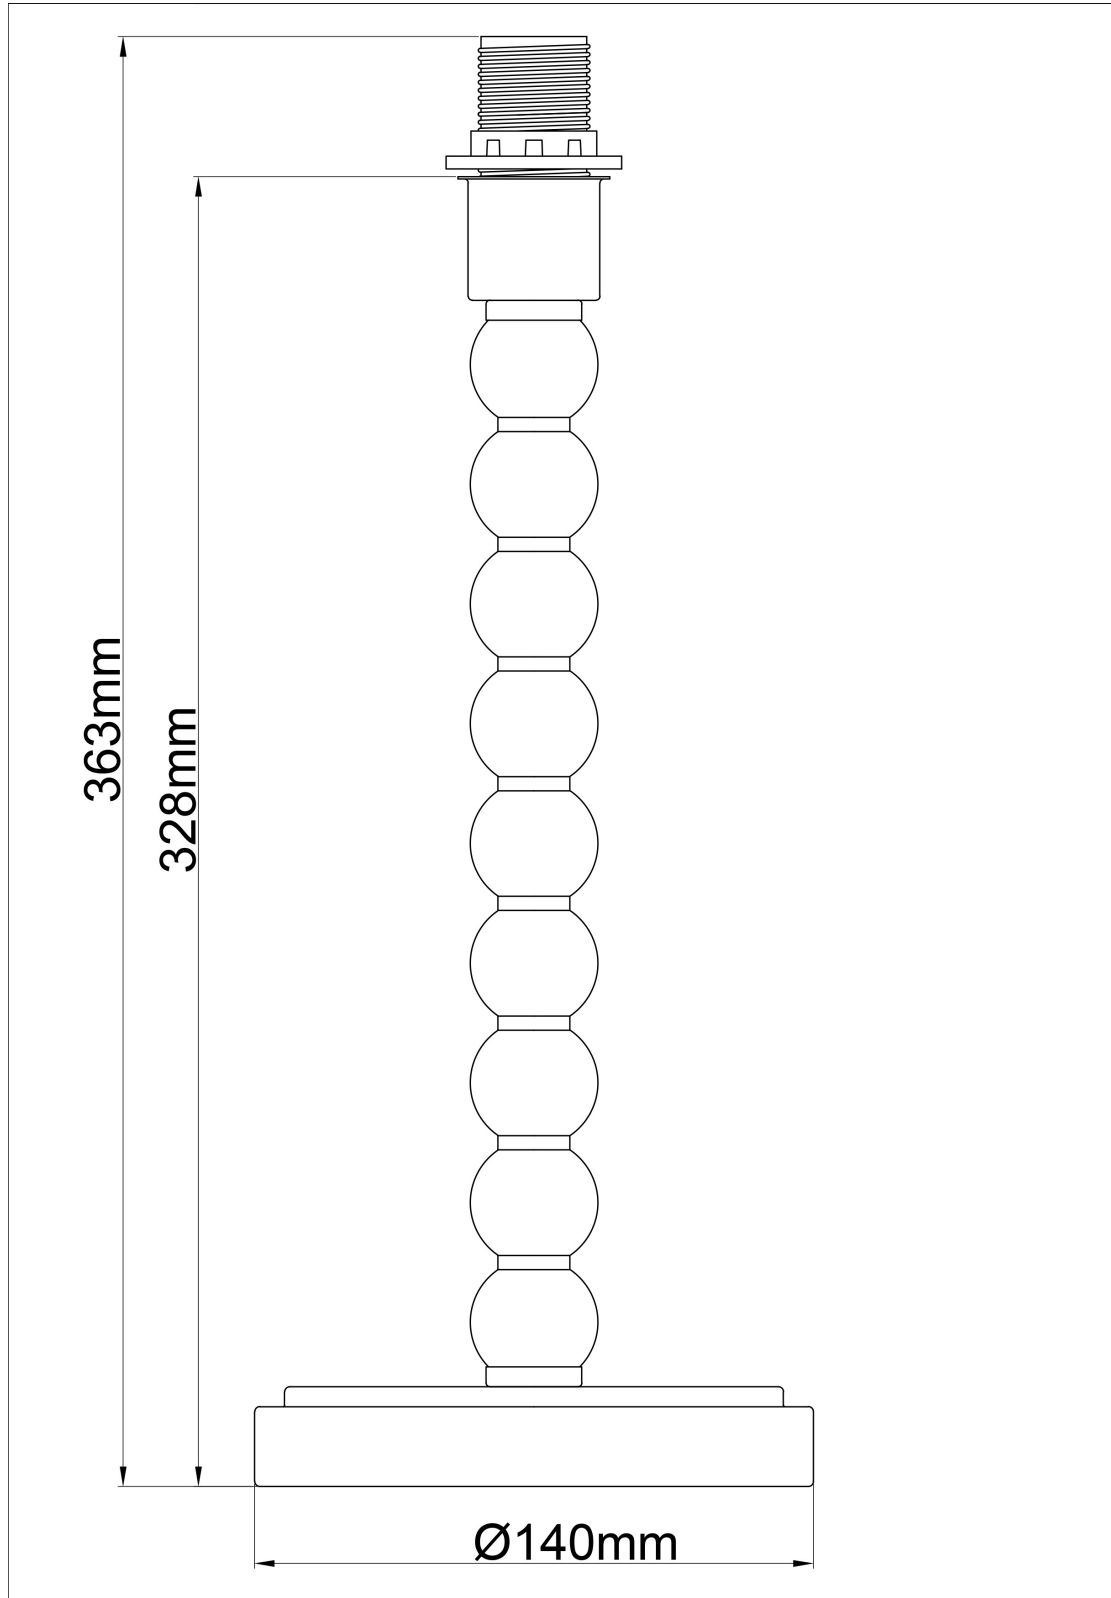

Set of 2 Bobbin - Ivory Lamps with Navy & Silver Shades

CERTIFICATION

CONTACT

www.firstchoicelighting.co.uk

info@firstchoicelighting.co.uk

ISSUE DATE 14/04/2026

PAGE 2