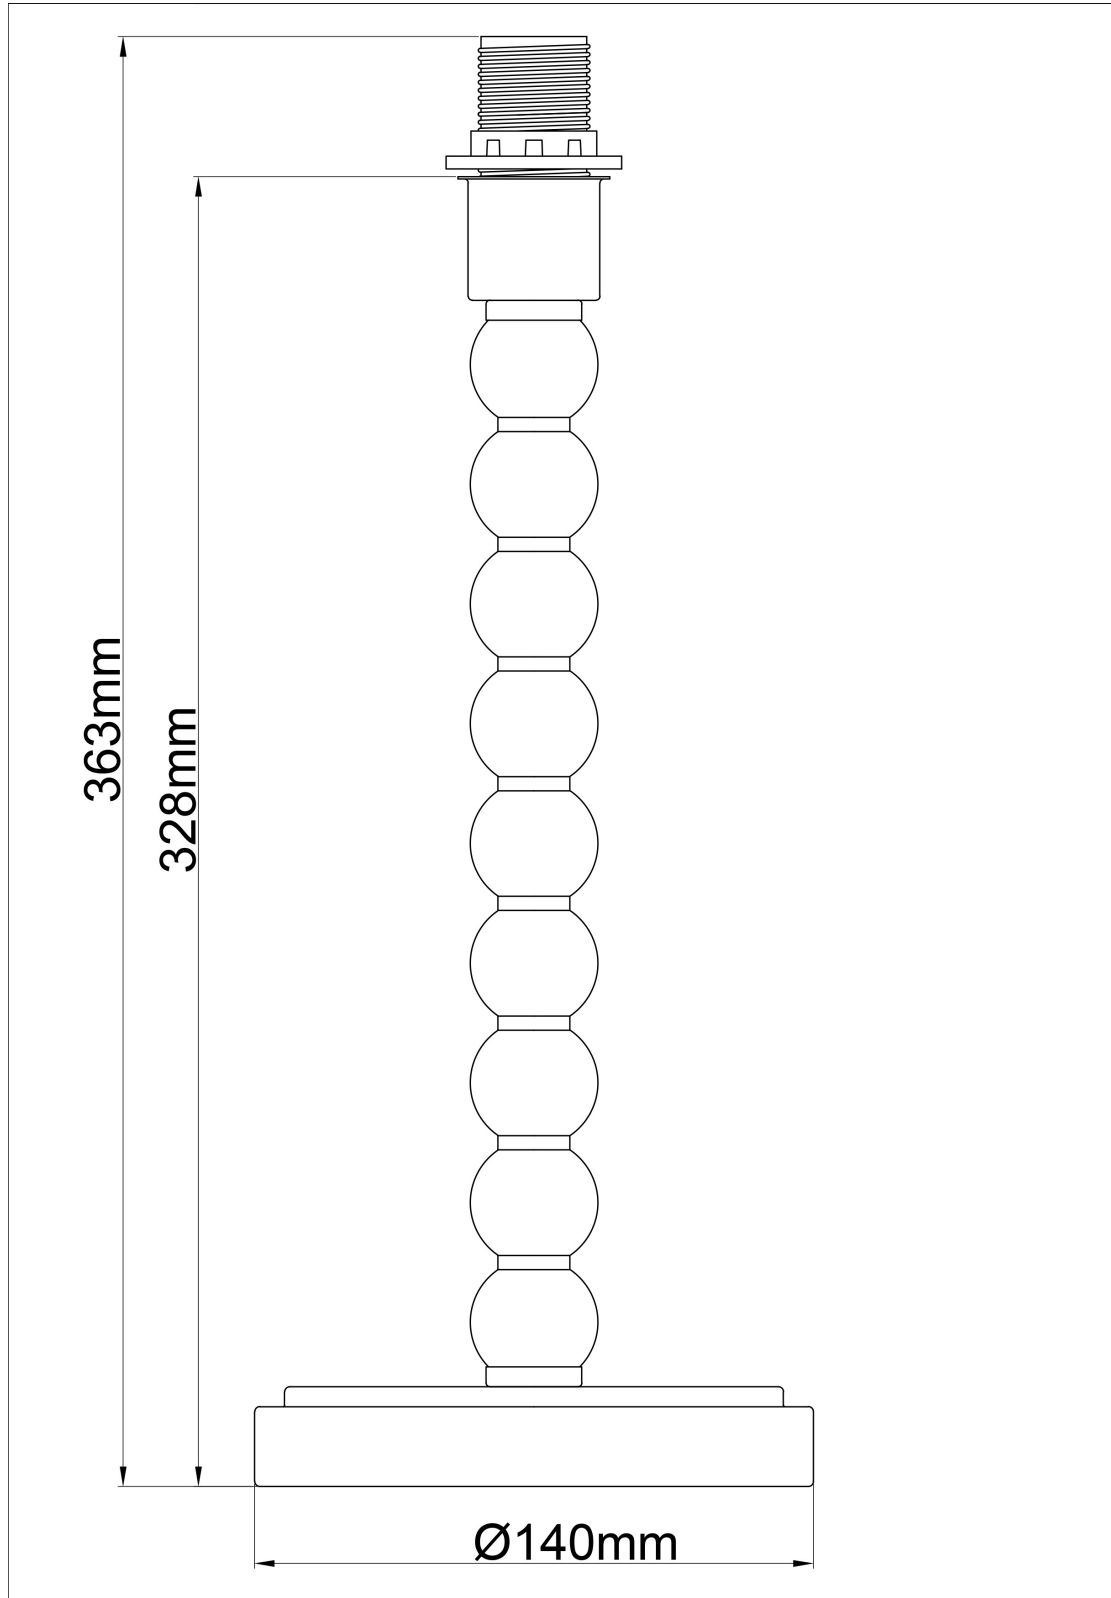

Set of 2 Bobbin - Ivory Lamps with White & Chrome Shades

CERTIFICATION

CONTACT

www.firstchoicelighting.co.uk

info@firstchoicelighting.co.uk

ISSUE DATE 14/04/2026

PAGE 2