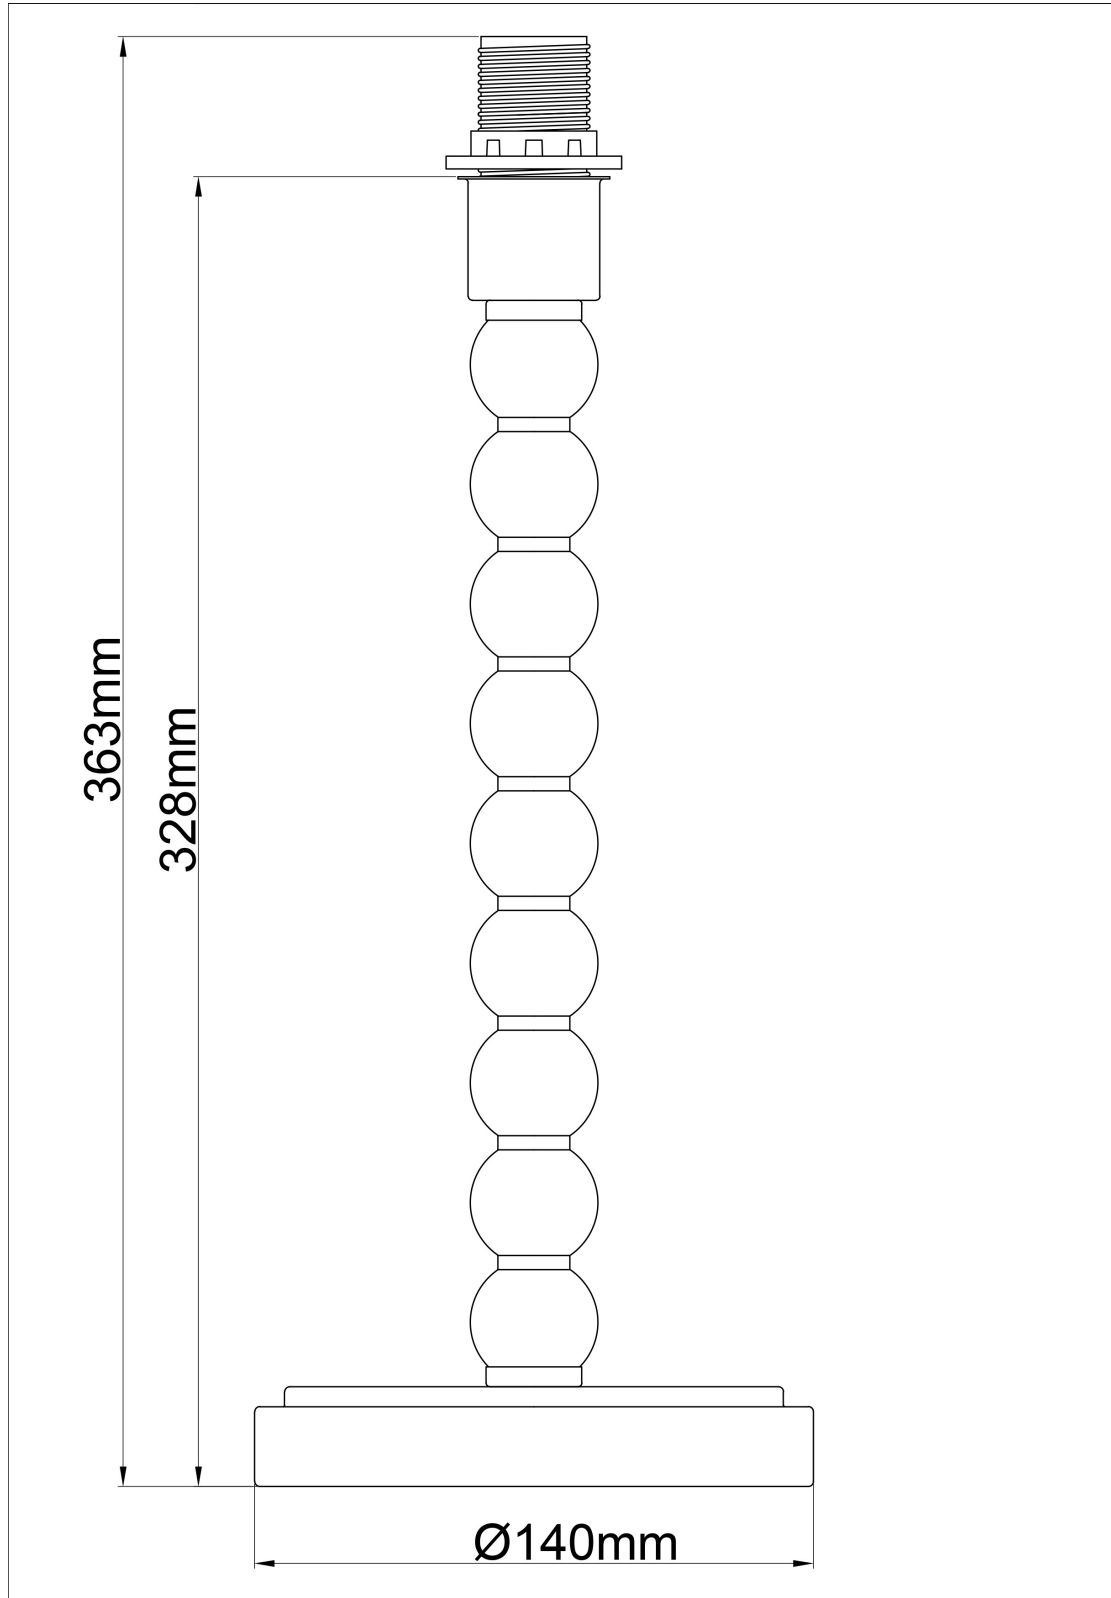

Bobbin - Ivory Lamp with White & Gold Shade

CERTIFICATION

CONTACT

www.firstchoicelighting.co.uk

info@firstchoicelighting.co.uk

ISSUE DATE 03/11/2025

PAGE 2