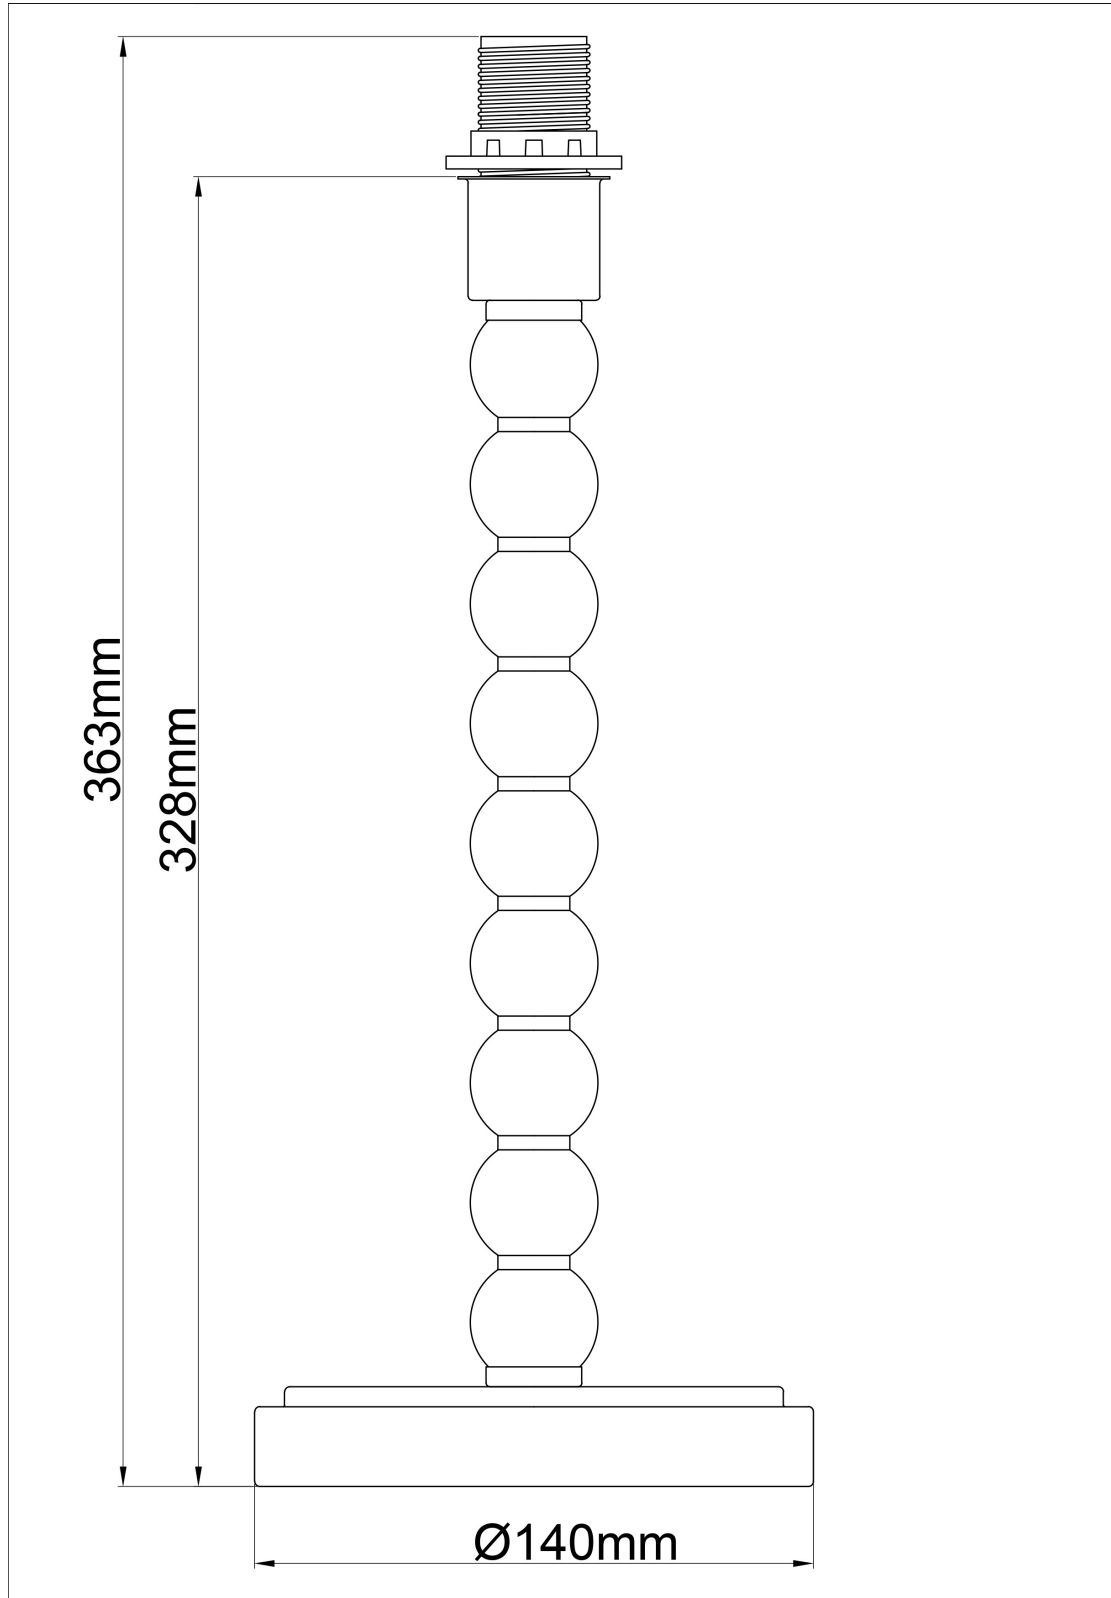

Set of 2 Bobbin - Ivory Lamps with White & Gold Shades

CERTIFICATION

CONTACT

www.firstchoicelighting.co.uk

info@firstchoicelighting.co.uk

ISSUE DATE 14/04/2026

PAGE 2