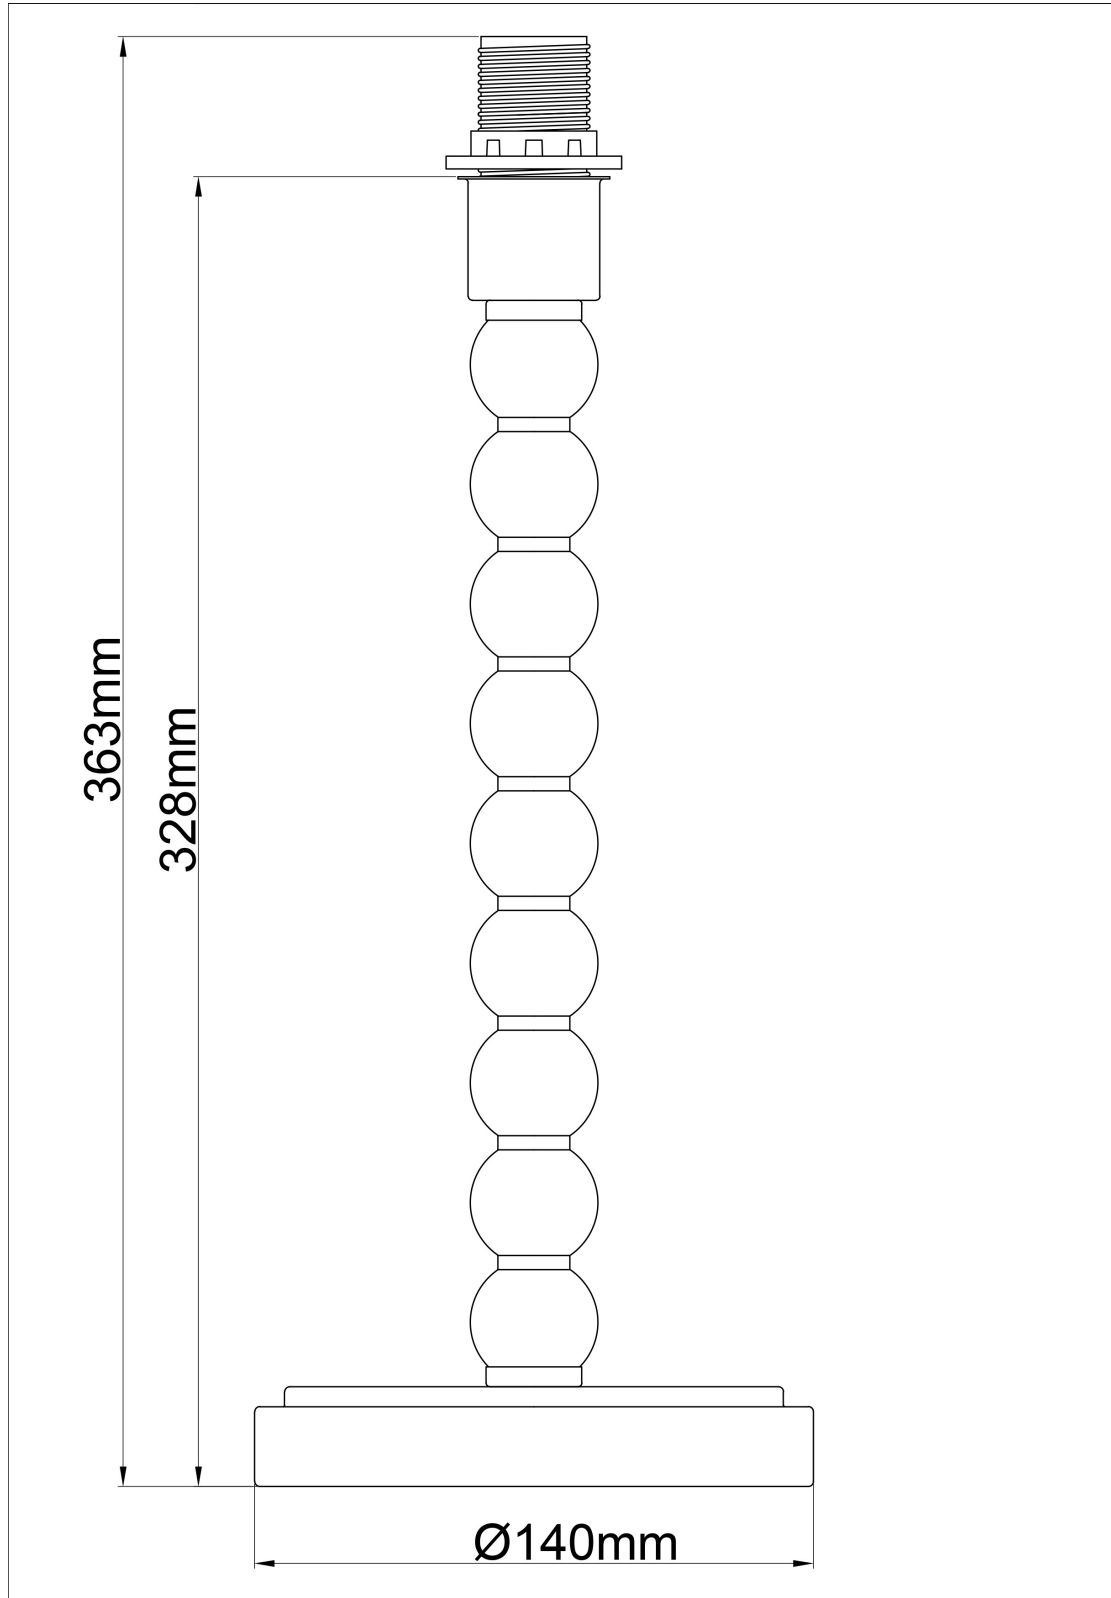

Bobbin - Ivory Lamp with Natural Linen Shade

CERTIFICATION

CONTACT

www.firstchoicelighting.co.uk

info@firstchoicelighting.co.uk