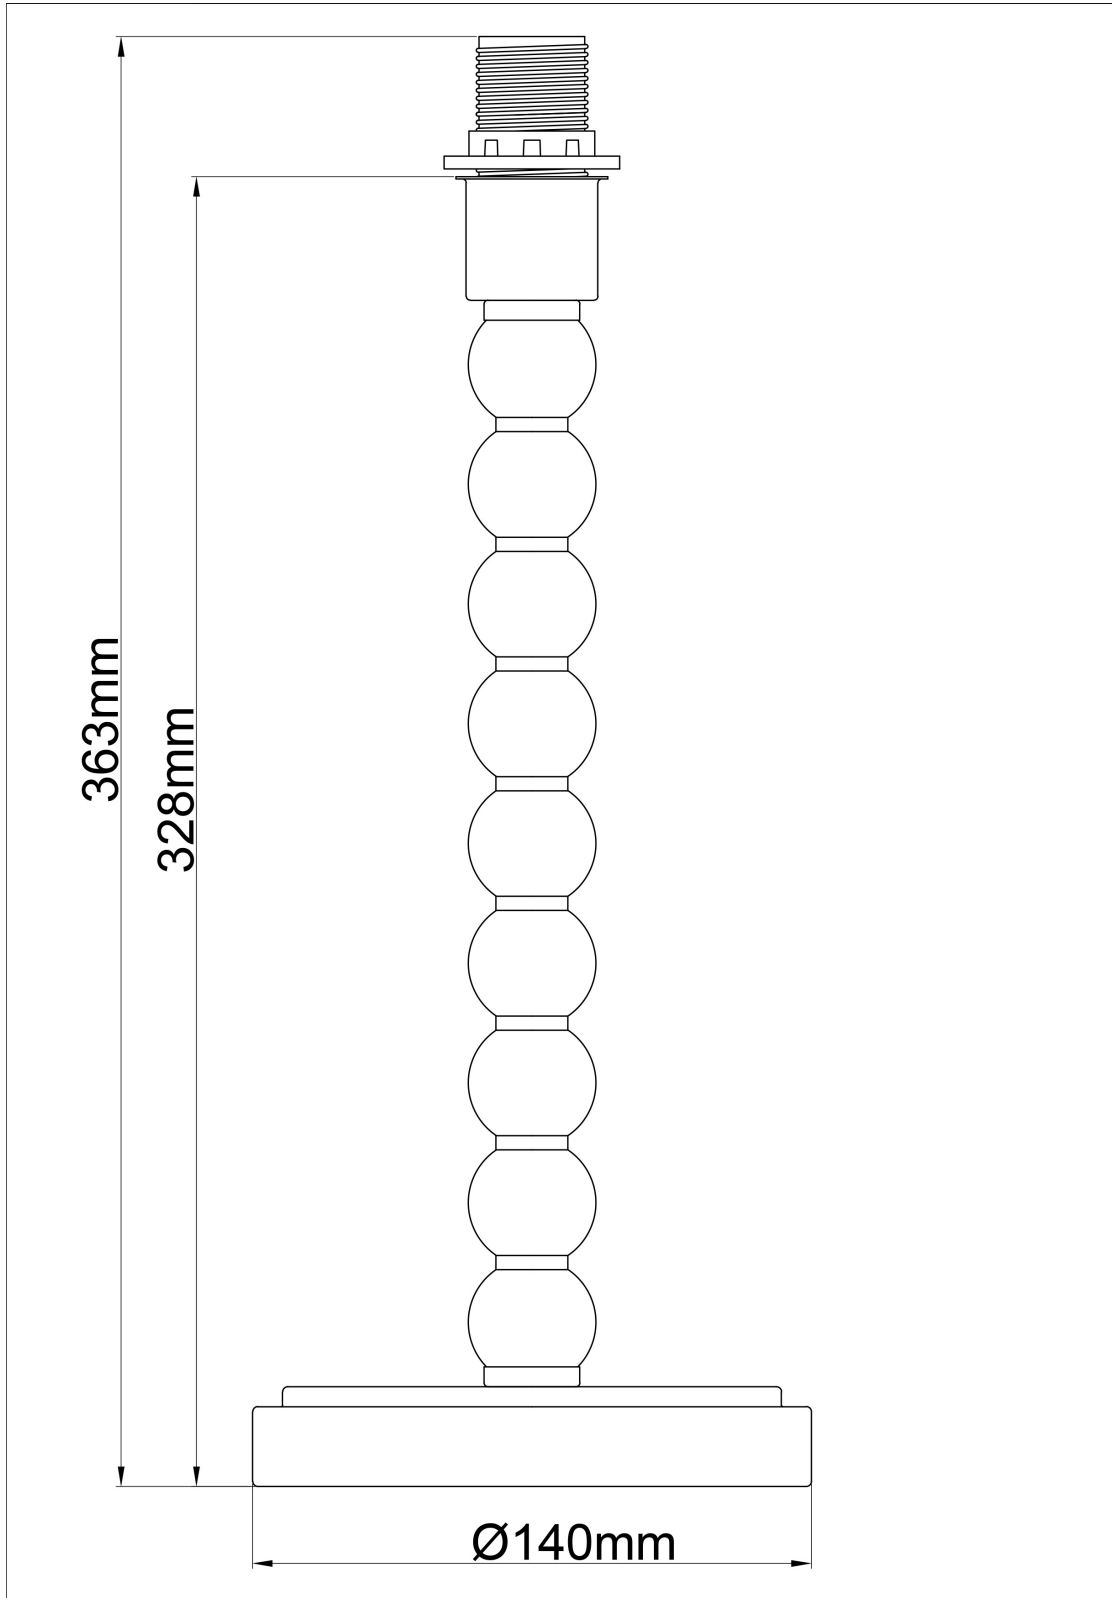

Bobbin - Ivory Lamp with Dark Grey & Gold Shade

CERTIFICATION

CONTACT

www.firstchoicelighting.co.uk

info@firstchoicelighting.co.uk

ISSUE DATE 03/11/2025

PAGE 2