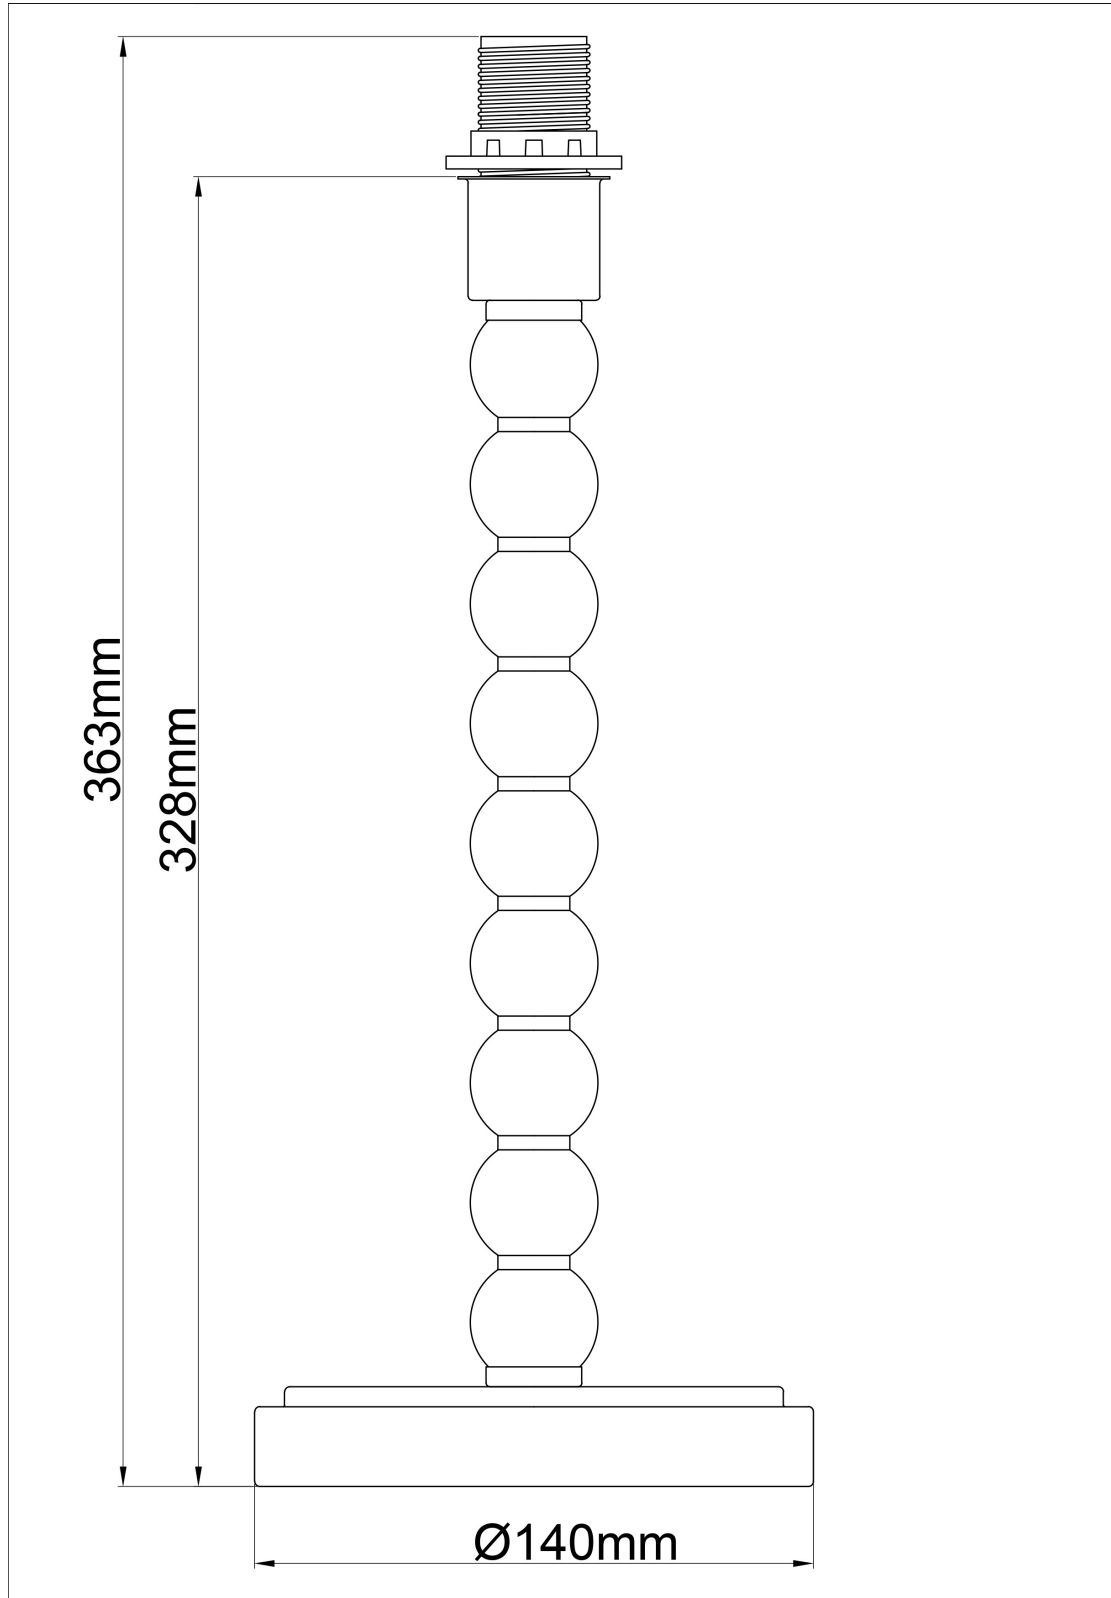

Set of 2 Bobbin - Ivory Lamps with Dark Grey & Gold Shades

CERTIFICATION

CONTACT

www.firstchoicelighting.co.uk

info@firstchoicelighting.co.uk