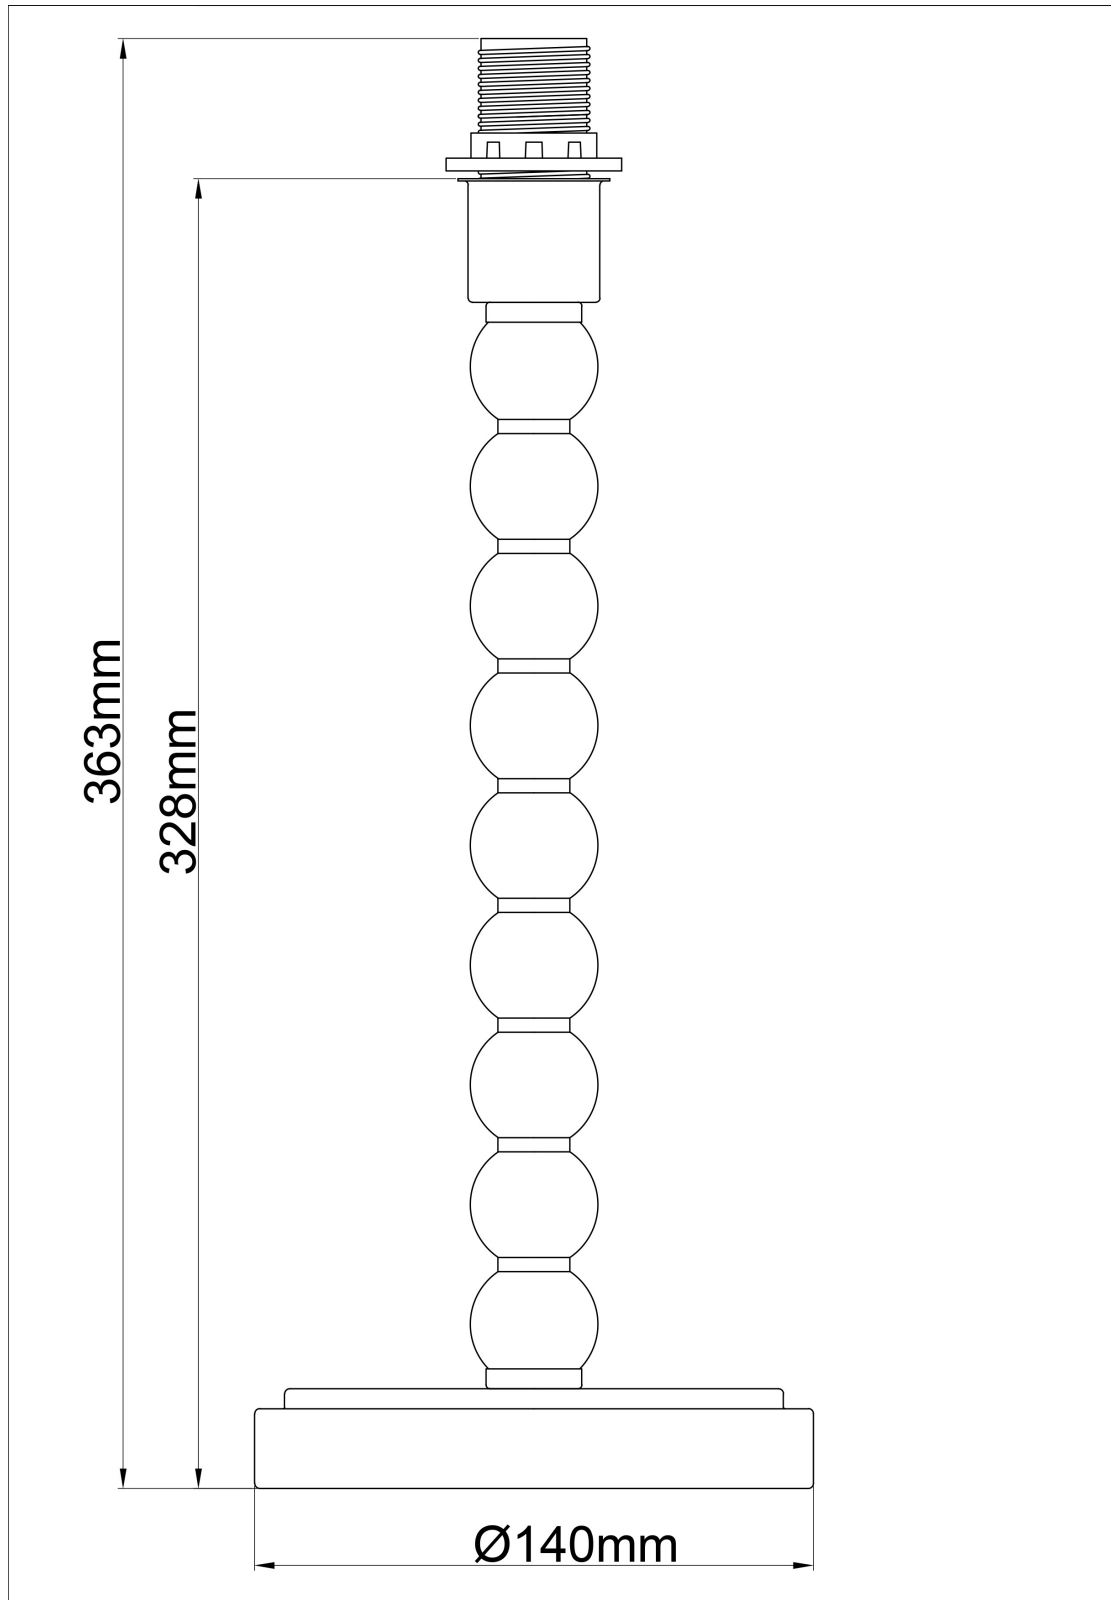

Set of 2 Bobbin - Ivory Lamps with Grey Cotton Shades

CERTIFICATION

CONTACT

www.firstchoicelighting.co.uk

info@firstchoicelighting.co.uk

ISSUE DATE 14/04/2026

PAGE 2